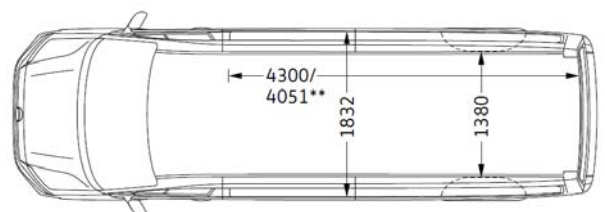

Volkswagen Crafter Startline 140ps manual

Recognised Conversion