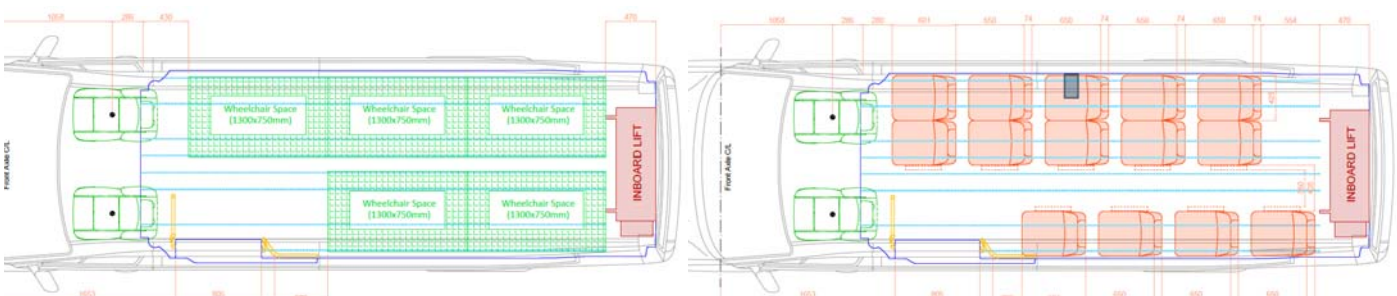

Conversion includes

- 8 Track M2 tested Floor
- 14 Quick release rear salon seats with all age lap and diagonal seat belts
- Electric cantilever step at sliding door
- Inboard passenger lift (1520mm X 860mm)
- Up to 5 wheelchairs
- Easy Clean Trim panelling
- Warranty to match base vehicle

Factory equipment

- 2nd evaporator for passenger area air conditioning
- Reverse camera and parking sensors

Want to know more?

For further information on this vehicle
contact TBC Conversions 028 8772 2247