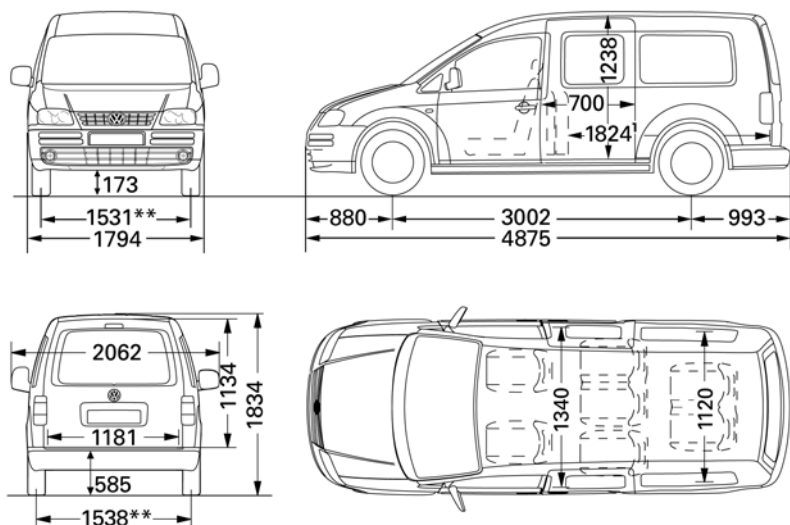

Commercial
Vehicles

The Caddy Maxi Life

Weights

Caddy Maxi Life dimensions and weights.

Caddy Maxi Life.

Wheelbase	3,002
Passenger compartment	
length ¹	1,824
width	1,340
height	1,238
volume ²	0.53m ³
Lateral sliding door	
width	700
height	1,108
Rear tailgate	
width	1,181
height	1,134
Turning circle (wall to wall)	12.2m

¹ With 1st row of seats double folded forwards (without seats in the 2nd row).

² Up to upper edge of seat backrest with optional 2nd row of seats upright.

** +6mm, depending on wheel size.

Dimensions in mm unless otherwise indicated.

The height measurements listed here can differ by approx. ± 50mm depending on equipment.

Caddy Maxi Life weights.

Gross vehicle weight kg	Engine		Axle load limit front / rear kg	Trailer weight braked / unbraked* kg	Gross train weight kg	Unladen weight kg	Payload kg
Caddy Maxi Life.							
2,335	104PS TDI PD	1.9 litre	1,110 / 1,300	1,500 / 750	3,500	1,715	620
2,370	104PS TDI PD DSG	1.9 litre	1,170 / 1,300	1,500 / 750	3,500	1,752	618
2,360	140PS TDI PD	2.0 litre	1,165 / 1,300	1,500 / 750	3,500	1,734	626

The payload includes the driver at 75kg. Actual weights may vary by model specification.

Roof load limit: Caddy Maxi Life 100kg.

Trailer nose weight limit: Caddy Maxi Life 80kg.

* For 12% gradient.

Weights are for vehicles with standard specification. The addition of factory options or Volkswagen Van Centre fitted accessories may affect unladen weight and payload.