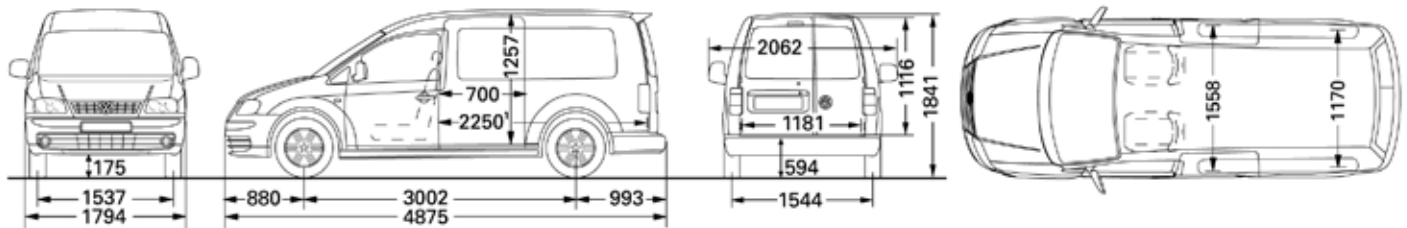

The payload includes the driver at 75kg. Actual weights may vary by model specification.

Roof load limit: Caddy Maxi window van 100kg.

Trailer nose weight limit: Caddy Maxi window van 80kg.

* For 12% gradient.

Caddy Maxi Sportline panel van dimensions.

Load compartment:	Width (between wheel housings)	1,170
2,250 (l) x 1,558 (w) x 1,257 (h)	Lateral sliding doors:	700 (w) x 1,108 (h)
Volume	Rear doors:	1,181 (w) x 1,116 (h)
4.2m ³	Turning circle (wall to wall)	12.2m
Dimensions in mm unless otherwise indicated.		