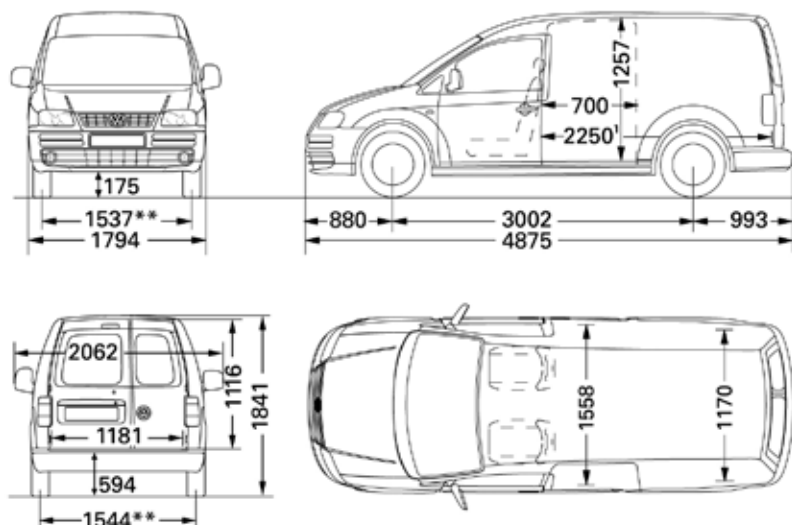

Commercial
Vehicles

The Caddy Maxi range and Caddy Maxi Sportline

Weights

Caddy Maxi panel van dimensions and weights.

Caddy Maxi panel van.

Wheelbase		3,002
Load compartment	length ¹	2,250
	width	1,558
	height	1,257
Load compartment	volume	4.2m ³
Lateral sliding door	width	700
	height	1,108
Rear wing doors	width	1,181
	height	1,116
Turning circle (wall to wall)		12.2m

¹ With solid bulkhead.

** -6mm, depending on wheel size.

Dimensions in mm unless otherwise indicated.

The height measurements listed here can differ by approx. ± 50mm depending on equipment.

Caddy Maxi panel van weights.

Caddy Maxi window van - standard 5 seats also showing optional 7 seats.

	5 seats	7 seats
Wheelbase	3,002	3,002
Passenger compartment		
length	1,824 ¹	1,824 ¹
width	1,340	1,340
height	1,238	1,238
volume ^{2,3}	1.6/3.9m ³	0.5m ³
Lateral sliding door		
width	700	700
height	1,108	1,108
Rear tailgate		
width	1,181	1,181
height	1,134	1,134
Turning circle (wall to wall)	12.2m	12.2m

Caddy Maxi Sportline panel van dimensions.

Load compartment:	Width (between wheel housings)	1,170
2,250 (l) x 1,558 (w) x 1,257 (h)	Lateral sliding doors:	700 (w) x 1,108 (h)
Volume	Rear doors:	1,181 (w) x 1,116 (h)
4.2m ³	Turning circle (wall to wall)	12.2m
Dimensions in mm unless otherwise indicated.		