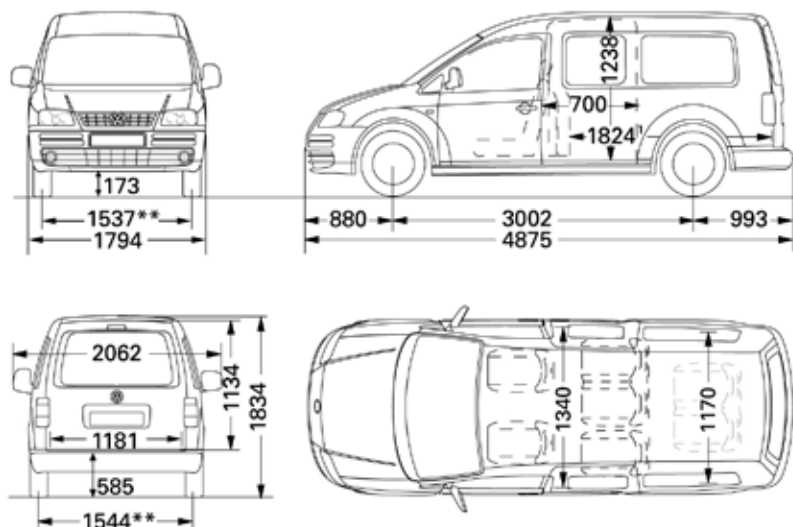

Caddy Maxi window van dimensions and weights.

Caddy Maxi window van - standard 5 seats also showing optional 7 seats.

	5 seats	7 seats
Wheelbase	3,002	3,002
Passenger compartment		
length	1,824¹	1,824¹
width	1,340	1,340
height	1,238	1,238
volume^{2,3}	1.6/3.9m³	0.5m³
Lateral sliding door		
width	700	700
height	1,108	1,108
Rear tailgate		
width	1,181	1,181
height	1,134	1,134
Turning circle (wall to wall)	12.2m	12.2m

¹ With 1st row of seats double folded forwards (without seats in the 2nd row).

² Behind 1st row of seats/with 1st row of seats double folded forwards.

³ Up to upper edge of seat backrest with optional 2nd row of seats upright.

** -6mm, depending on wheel size.

Dimensions in mm unless otherwise indicated.

The height measurements listed here can differ by approx. ± 50mm depending on equipment.

Caddy Maxi window van weights.

Model	Gross vehicle weight kg	Engine	Axle load limit front / rear kg	Trailer weight braked / unbraked* kg	Gross train weight kg	Unladen weight kg	Payload kg	
Caddy Maxi window van.								
C20	2,280	104PS TDI PD	1.9l	1,180 / 1,230	1,500 / 750	3,500	1,608	672
	2,280	104PS TDI PD DSG	1.9l	1,200 / 1,230	1,500 / 750	3,500	1,648	632
	2,360	140PS TDI PD	2.0l	1,200 / 1,250	1,500 / 750	3,500	1,647	713

The payload includes the driver at 75kg. Actual weights may vary by model specification.

Roof load limit: Caddy Maxi window van 100kg.

Trailer nose weight limit: Caddy Maxi window van 80kg.

* For 12% gradient.

Weights are for vehicles with standard specification. The addition of factory options or Volkswagen Van Centre fitted accessories may affect unladen weight and payload.