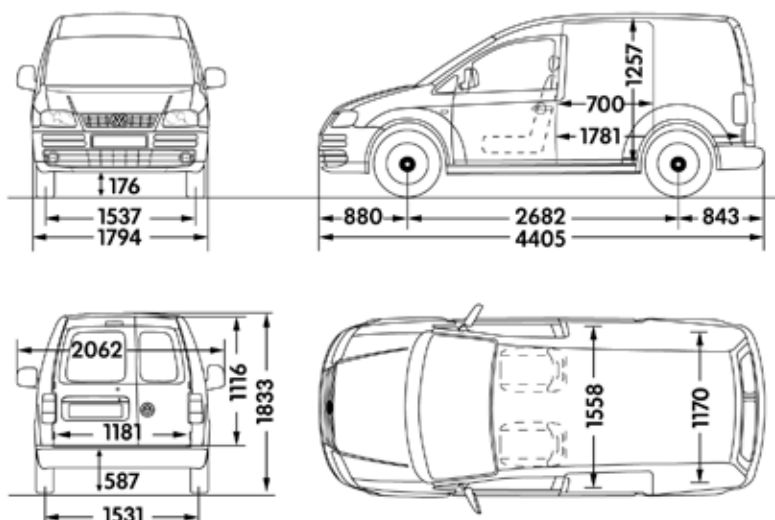

Commercial
Vehicles

The Caddy and Caddy Sportline

Dimensions and weights

Caddy van dimensions and weights.

Caddy van.

Wheelbase		2,682
Load compartment	length ¹	1,781
	width	1,558
	height	1,257
Lateral sliding door	width	700
	height	1,108
Rear wing doors	width	1,181
	height	1,116
Turning circle (wall to wall)		11.1m

¹ With bulkhead (half-height, with plastic mesh upper).

Dimensions in mm unless otherwise indicated.

The height measurements listed here can differ by approx. ± 50mm depending on equipment.

Model	Gross vehicle weight kg	Engine	Axle load limit front / rear kg	Trailer weight braked / unbraked* kg	Gross train weight kg	Unladen weight kg	Payload kg	
Caddy van.								
C20	2,185	69PS SDI PD	2.0l	1,050 / 1,230	1,325 / 720	3,500	1,465	720
	2,211	104PS TDI PD	1.9l	1,065 / 1,230	1,425 / 740	3,500	1,491	724
	2,240	104PS TDI PD DSG	1.9l	1,090 / 1,230	1,425 / 750	3,500	1,520	720
	2,222	140PS TDI PD	2.0l	1,075 / 1,230	1,500 / 740	3,500	1,471	724

Caddy Sportline weights and dimensions.

Caddy Sportline panel van dimensions.

Load compartment:	Width (between wheel housings)	1,170
1,781 (l) x 1,558 (w) x 1,257 (h)	Lateral sliding door:	700 (w) x 1,108 (h)
Volume	3.2m ³	Rear doors: 1,181 (w) x 1,116 (h)
	Turning circle (wall to wall)	11.1m
Dimensions in mm unless otherwise indicated.		