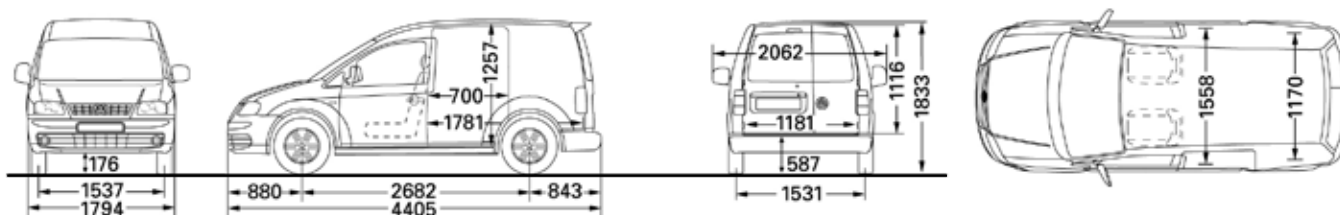

Commercial
Vehicles

The Caddy and Caddy Sportline

Dimensions and weights

Caddy van dimensions and weights.

Caddy van.

Wheelbase		2,682
Load compartment	length ¹	1,781
	width	1,558
	height	1,257
Lateral sliding door	width	700
	height	1,108
Rear wing doors	width	1,181
	height	1,116
Turning circle (wall to wall)		11.1m

¹ With bulkhead (half-height, with plastic mesh upper).

Dimensions in mm unless otherwise indicated.

The height measurements listed here can differ by approx. ± 50mm depending on equipment.

Model	Gross vehicle weight kg	Engine	Axle load limit front / rear kg	Trailer weight braked / unbraked* kg	Gross train weight kg	Unladen weight kg	Payload kg	
Caddy van.								
C20	2,185	69PS SDI PD	2.0l	1,050 / 1,230	1,325 / 720	3,500	1,465	720
	2,211	104PS TDI PD	1.9l	1,065 / 1,230	1,425 / 740	3,500	1,491	724
	2,240	104PS TDI PD DSG	1.9l	1,090 / 1,230	1,425 / 750	3,500	1,520	720
	2,222	140PS TDI PD	2.0l	1,075 / 1,230	1,500 / 740	3,500	1,471	724

The payload includes the driver at 75kg. Actual weights may vary by model specification.

Roof load limit: Caddy van 100kg.

Trailer nose weight limit: Caddy van 80kg.

* For 12% gradient.

Weights are for vehicles with standard specification. The addition of factory options or Volkswagen Van Centre fitted accessories may affect unladen weight and payload.

Caddy Sportline weights and dimensions.

Caddy Sportline panel van dimensions.

Load compartment:	Width (between wheel housings)	1,170
1,781 (l) x 1,558 (w) x 1,257 (h)	Lateral sliding door:	700 (w) x 1,108 (h)
Volume	3.2m ³	Rear doors: 1,181 (w) x 1,116 (h)
	Turning circle (wall to wall)	11.1m
Dimensions in mm unless otherwise indicated.		