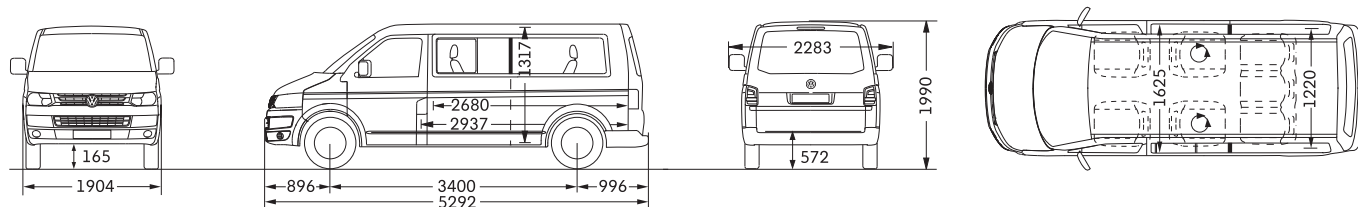

Short wheelbase.

Wheelbase	3,000	Side sliding doors	width	1,010	
Passenger compartment	length	2,537	height	1,253	
	width	1,625	Tailgate	width	1,446
	height	1,317		height	1,262
	area	4.3m ²	Turning circle (wall to wall)	11.9m	
	volume	5.8m ³			
Width (between wheel housings)	1,220	Dimensions in mm unless otherwise indicated.			

The height measurements listed here may vary by ± 50mm depending on equipment fitted.

Trailer nose weight is 100kg.

Roof load limit is: maximum 150kg (with 4 roof bars)
maximum 100kg (with 2 roof bars)

Tailgate load limit is maximum 75kg.

Wheelbase		3,400	Side sliding doors	width	1,010
Passenger compartment	length	2,937		height	1,253
	width	1,625	Tailgate	width	1,446
	height	1,317		height	1,262
	area	5.0m ²	Turning circle (wall to wall)		13.2m
	volume	6.7m ³			
Width (between wheel housings)		1,220	Dimensions in mm unless otherwise indicated.		