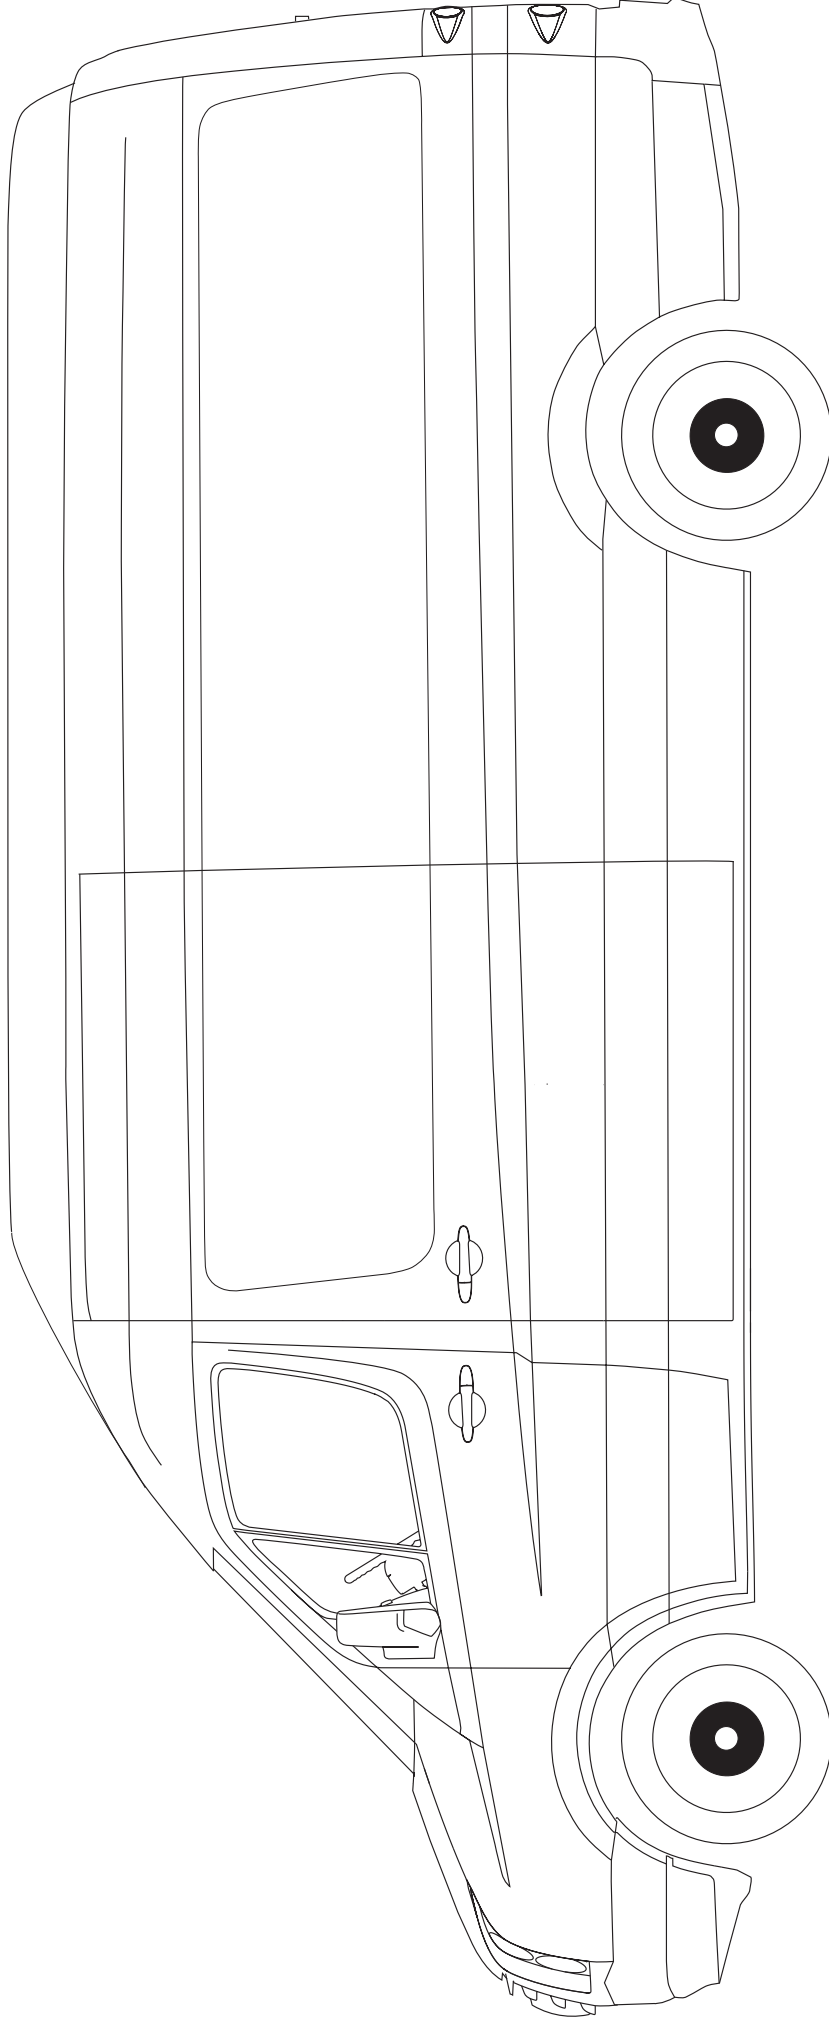

Commercial
Vehicles

The Crafter

LWB extra high roof panel van

Designers and signwriters drawings

These drawings are supplied for the purposes of initial layout by signwriters and designers. We recommend that accurate measurements are taken from an actual vehicle before producing final graphics.

Long wheelbase extra high roof.

* These measurements are for the CR35. CR50 measurements differ (all external measurements are the same).

These illustrations are intended to show the general appearance of the Volkswagen Crafter medium wheelbase high roof panel van. Due to the continuous process of improvement by the manufacturer, some changes in specification may occur after publication. Please confirm specification details with your authorised Volkswagen Van Centre.

Passenger side elevation.

Approximate scale 1:26

These illustrations are intended to show the general appearance of the Volkswagen Crafter medium wheelbase high roof panel van. Due to the continuous process of improvement by the manufacturer, some changes in specification may occur after publication. Please confirm specification details with your authorised Volkswagen Van Centre.

www.volkswagen-vans.co.uk

Revised: 0906

Driver side elevation.

Approximate scale 1:26

These illustrations are intended to show the general appearance of the Volkswagen Crafter medium wheelbase high roof panel van. Due to the continuous process of improvement by the manufacturer, some changes in specification may occur after publication. Please confirm specification details with your authorised Volkswagen Van Centre.