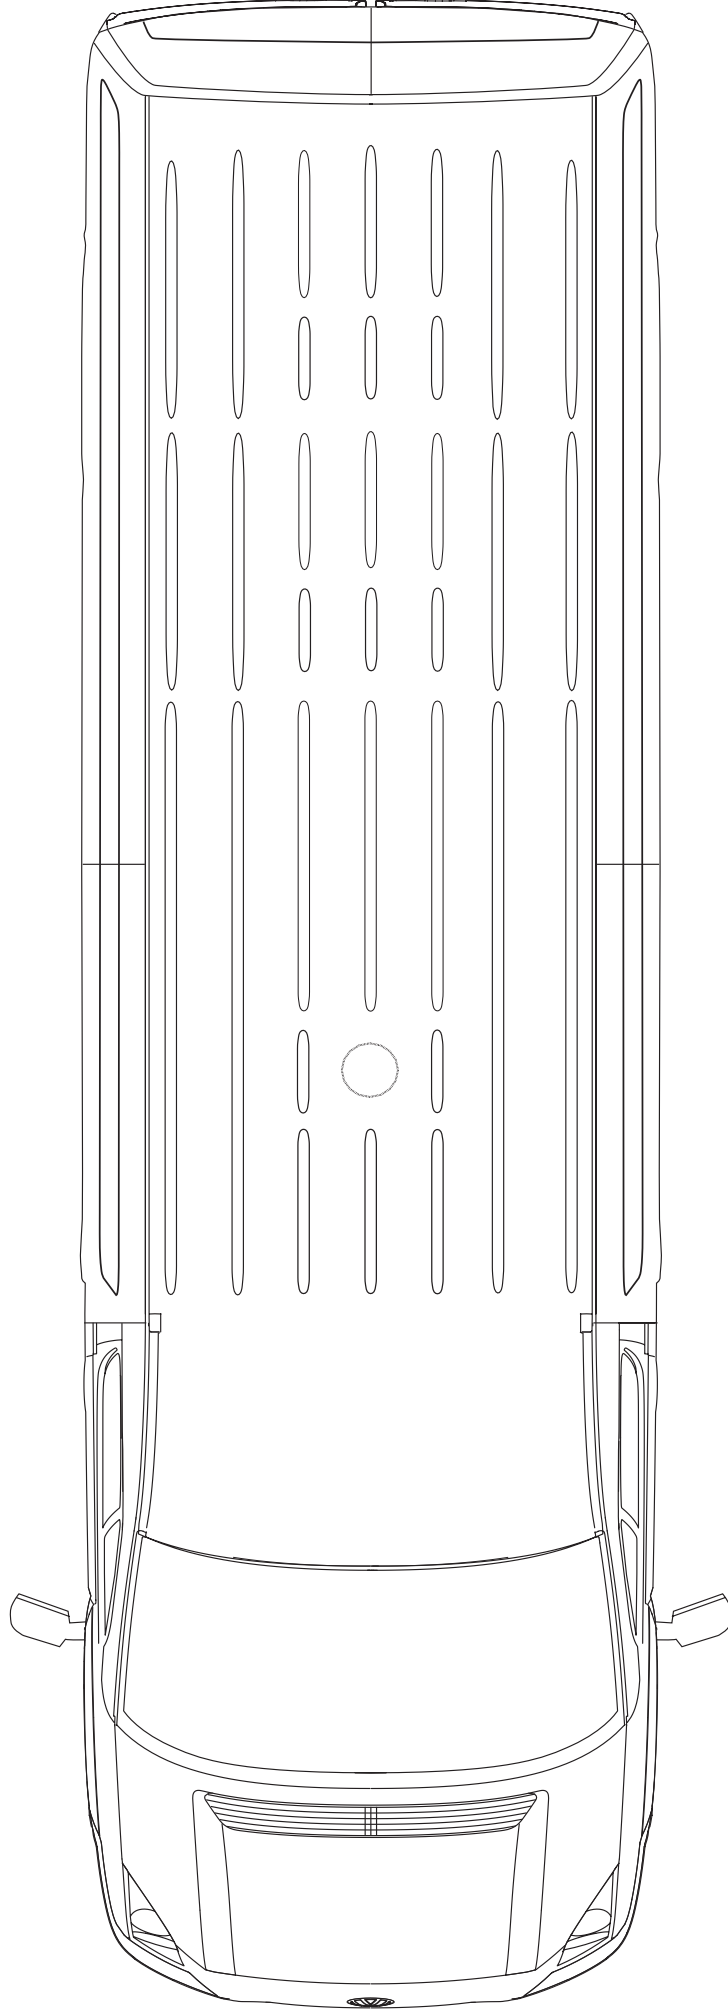

Top elevation of roof.

Approximate scale 1:26

These illustrations are intended to show the general appearance of the Volkswagen Crafter medium wheelbase high roof panel van. Due to the continuous process of improvement by the manufacturer, some changes in specification may occur after publication. Please confirm specification details with your authorised Volkswagen Van Centre.

www.volkswagen-vans.co.uk

Revised: 0906