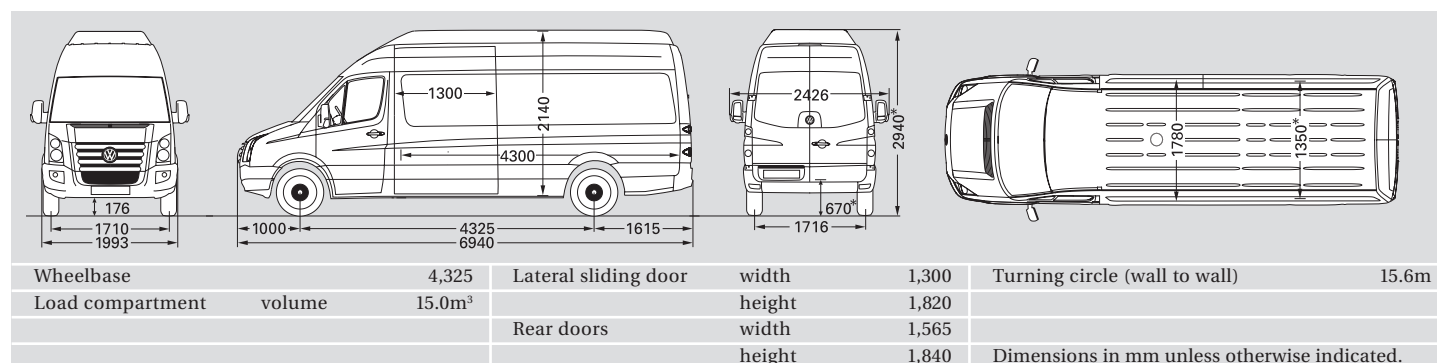

Commercial
Vehicles

The Crafter

LWB extra high roof panel van

Designers and signwriters drawings

These drawings are supplied for the purposes of initial layout by signwriters and designers. We recommend that accurate measurements are taken from an actual vehicle before producing final graphics.

Long wheelbase extra high roof.

* These measurements are for the CR35. CR50 measurements differ (all external measurements are the same).

These illustrations are intended to show the general appearance of the Volkswagen Crafter medium wheelbase high roof panel van. Due to the continuous process of improvement by the manufacturer, some changes in specification may occur after publication. Please confirm specification details with your authorised Volkswagen Van Centre.

Passenger side elevation.

Approximate scale 1:26

These illustrations are intended to show the general appearance of the Volkswagen Crafter medium wheelbase high roof panel van. Due to the continuous process of improvement by the manufacturer, some changes in specification may occur after publication. Please confirm specification details with your authorised Volkswagen Van Centre.

www.volkswagen-vans.co.uk

Revised: 0906

Driver side elevation.

Approximate scale 1:26

These illustrations are intended to show the general appearance of the Volkswagen Crafter medium wheelbase high roof panel van. Due to the continuous process of improvement by the manufacturer, some changes in specification may occur after publication. Please confirm specification details with your authorised Volkswagen Van Centre.