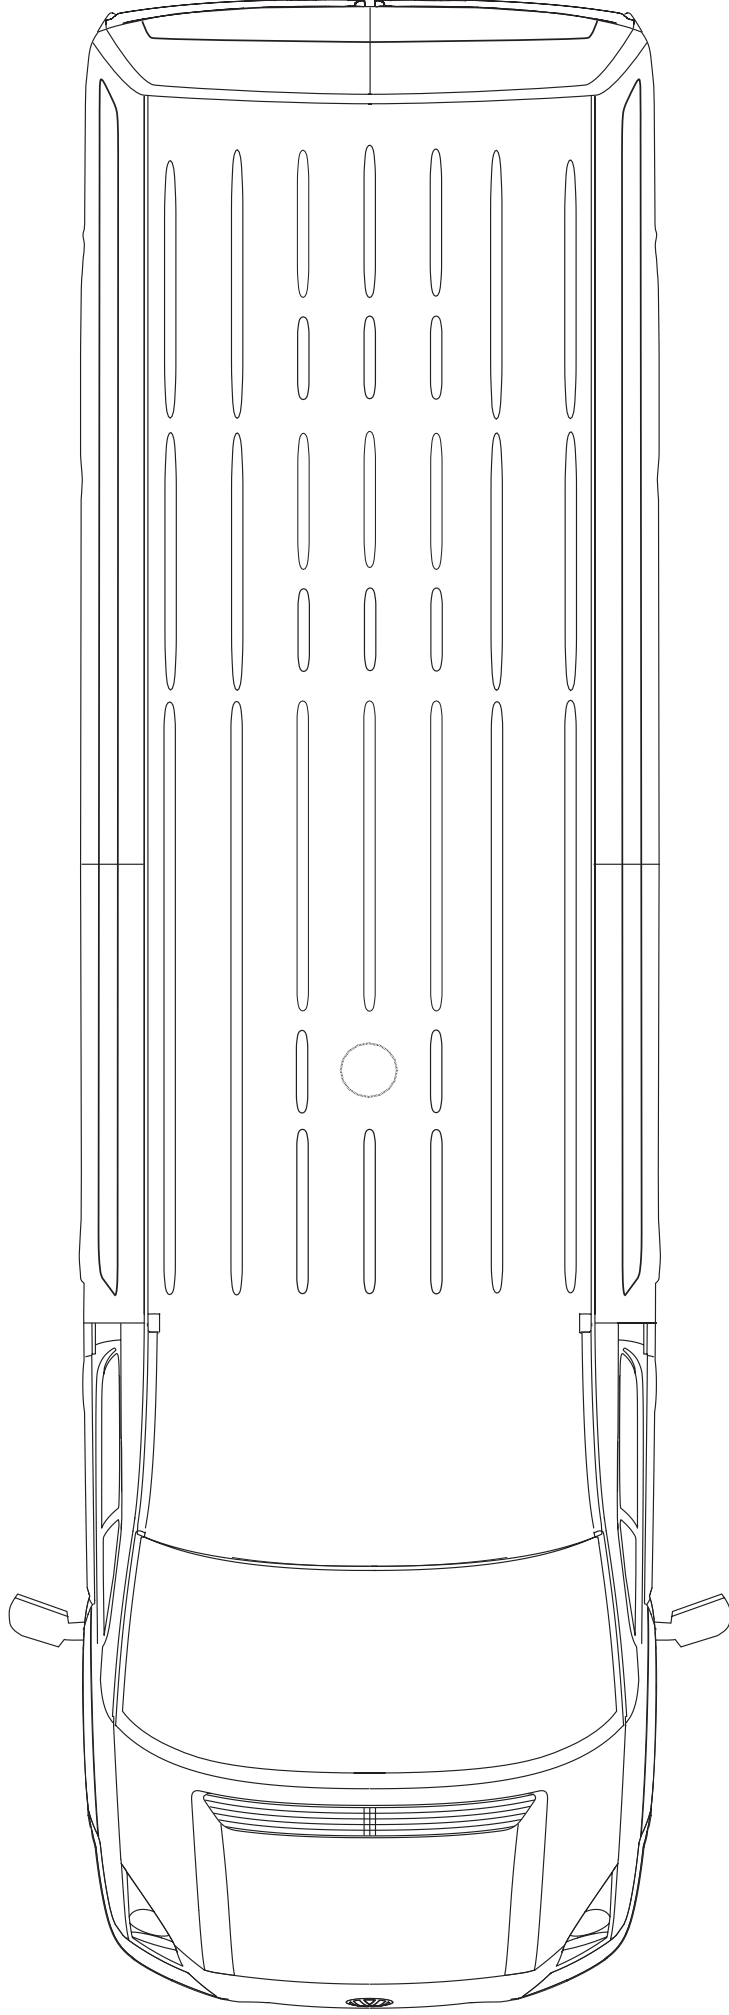

Top elevation of roof.

Approximate scale 1:26

These illustrations are intended to show the general appearance of the Volkswagen Crafter medium wheelbase high roof panel van. Due to the continuous process of improvement by the manufacturer, some changes in specification may occur after publication. Please confirm specification details with your authorised Volkswagen Van Centre.