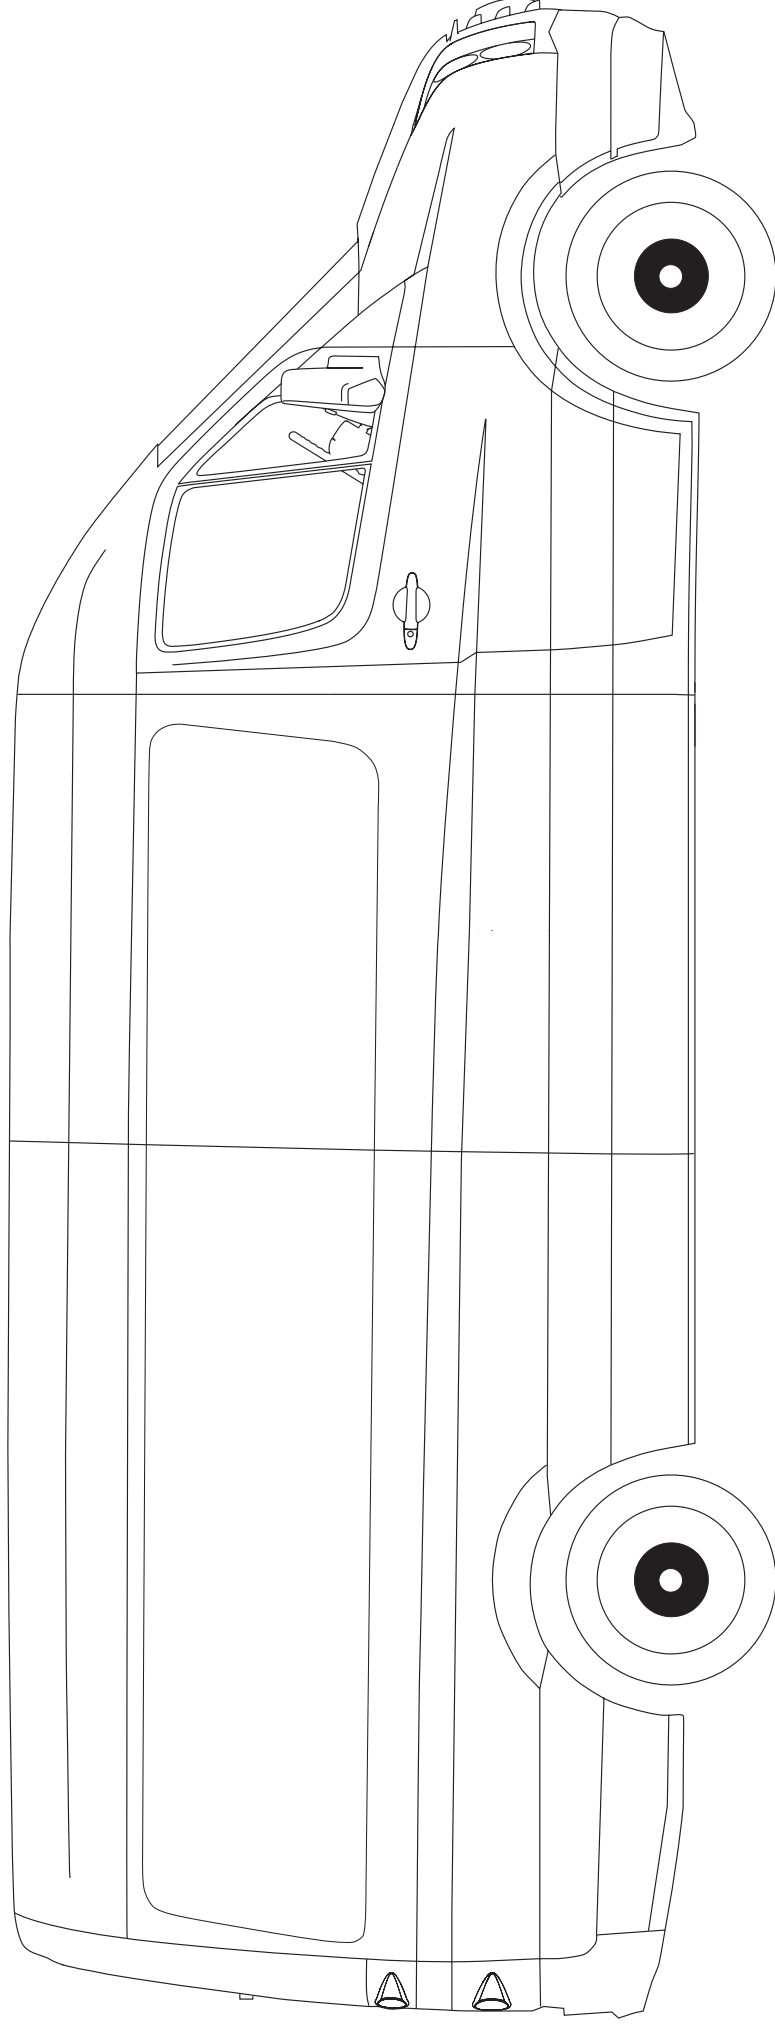

Driver side elevation.

Approximate scale 1:26

These illustrations are intended to show the general appearance of the Volkswagen Crafter medium wheelbase high roof panel van. Due to the continuous process of improvement by the manufacturer, some changes in specification may occur after publication. Please confirm specification details with your authorised Volkswagen Van Centre.

www.volkswagen-vans.co.uk

Revised: 0906