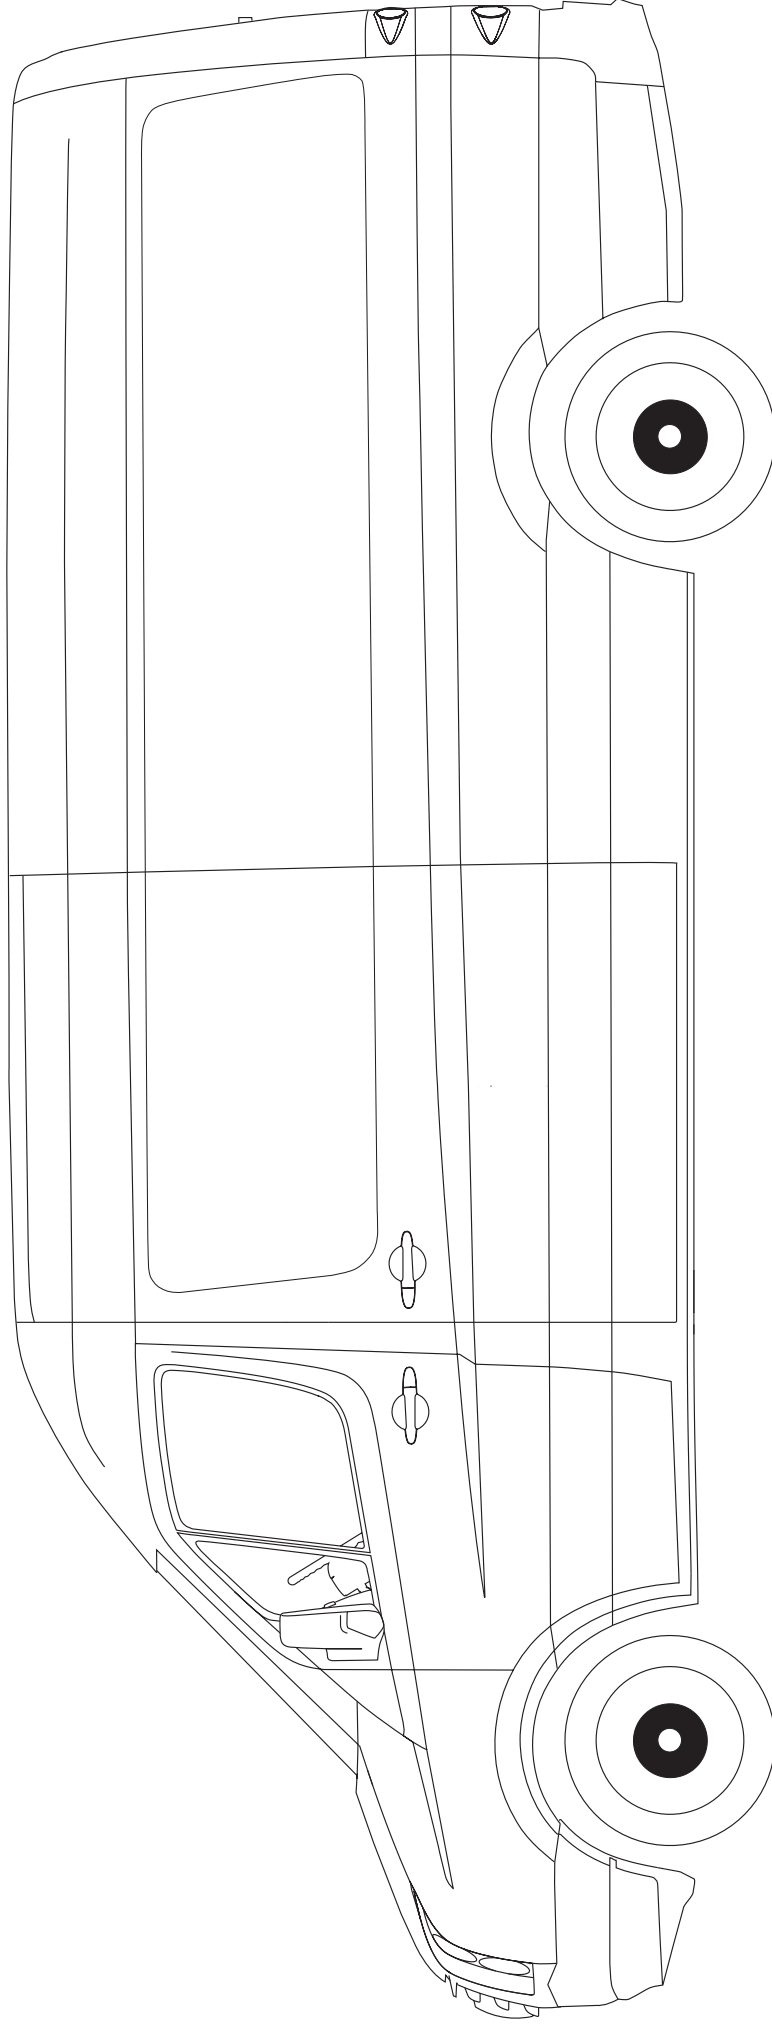

Passenger side elevation.

Approximate scale 1:26

These illustrations are intended to show the general appearance of the Volkswagen Crafter medium wheelbase high roof panel van. Due to the continuous process of improvement by the manufacturer, some changes in specification may occur after publication. Please confirm specification details with your authorised Volkswagen Van Centre.

www.volkswagen-vans.co.uk

Revised: 09/06