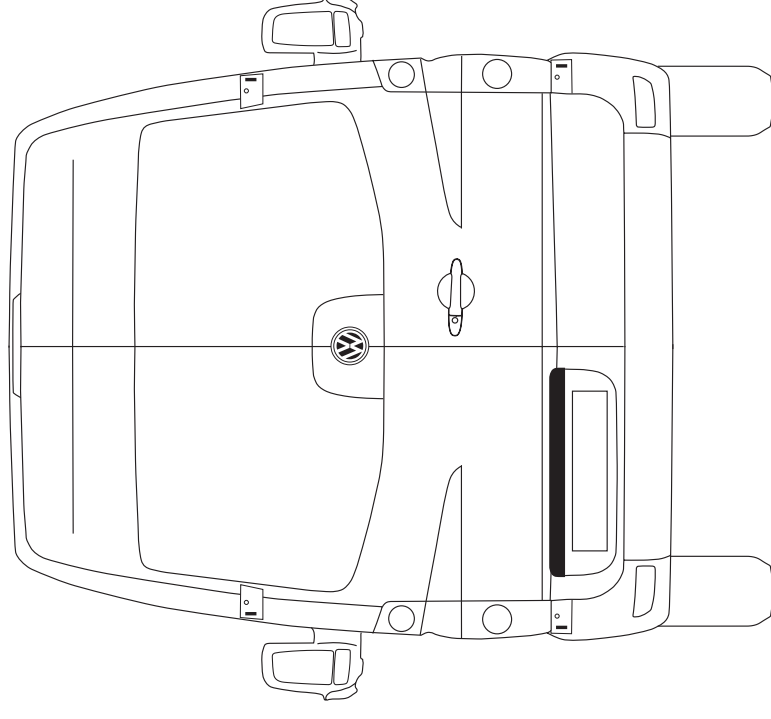

Front and rear elevation.

Approximate scale 1:26

These illustrations are intended to show the general appearance of the Volkswagen Crafter medium wheelbase high roof panel van. Due to the continuous process of improvement by the manufacturer, some changes in specification may occur after publication. Please confirm specification details with your authorised Volkswagen Van Centre.

www.volkswagen-vans.co.uk

Revised: 0906