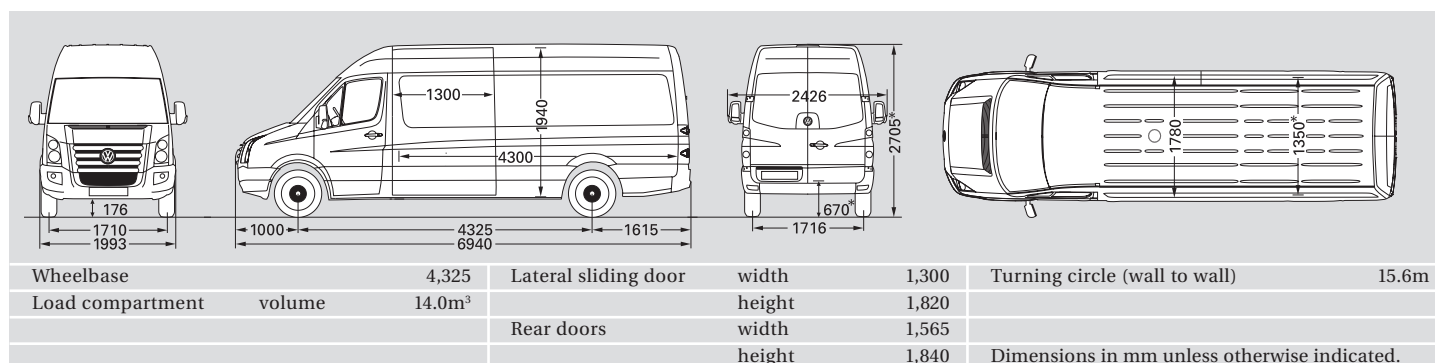

#### Long wheelbase high roof.

\* These measurements are for the CR35. CR50 measurements differ (all external measurements are the same).

These illustrations are intended to show the general appearance of the Volkswagen Crafter medium wheelbase high roof panel van. Due to the continuous process of improvement by the manufacturer, some changes in specification may occur after publication. Please confirm specification details with your authorised Volkswagen Van Centre.