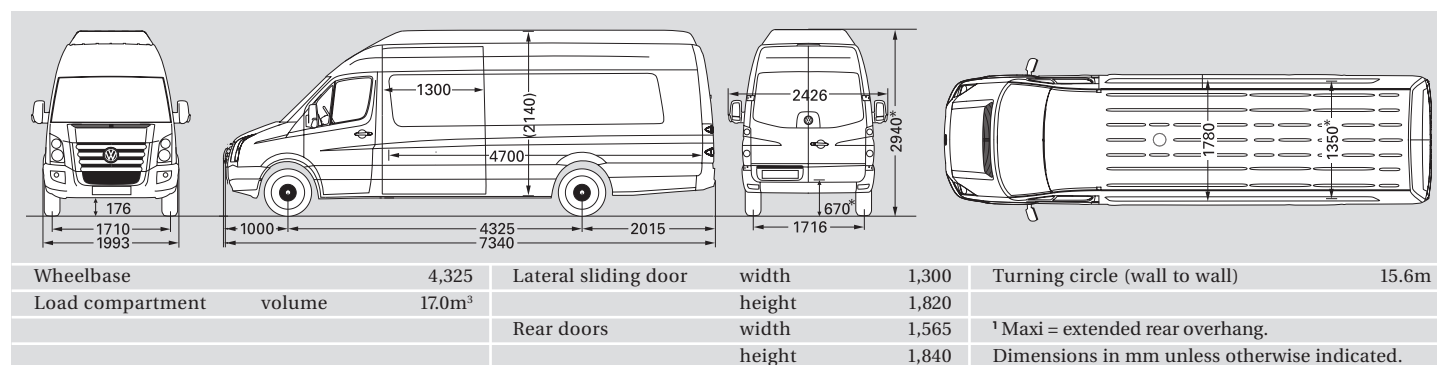

**Commercial
Vehicles**

The Crafter

LWB maxi extra high roof panel van

Designers and signwriters drawings

These drawings are supplied for the purposes of initial layout by signwriters and designers. We recommend that accurate measurements are taken from an actual vehicle before producing final graphics.

Long wheelbase maxi¹ extra high roof.

* These measurements are for the CR35. CR50 measurements differ (all external measurements are the same).

These illustrations are intended to show the general appearance of the Volkswagen Crafter medium wheelbase high roof panel van. Due to the continuous process of improvement by the manufacturer, some changes in specification may occur after publication. Please confirm specification details with your authorised Volkswagen Van Centre.

Passenger side elevation.

Approximate scale 1:27

These illustrations are intended to show the general appearance of the Volkswagen Crafter medium wheelbase high roof panel van. Due to the continuous process of improvement by the manufacturer, some changes in specification may occur after publication. Please confirm specification details with your authorised Volkswagen Van Centre.

www.volkswagen-vans.co.uk

Revised: 0906

Driver side elevation.

Approximate scale 1:27

These illustrations are intended to show the general appearance of the Volkswagen Crafter medium wheelbase high roof panel van. Due to the continuous process of improvement by the manufacturer, some changes in specification may occur after publication. Please confirm specification details with your authorised Volkswagen Van Centre.