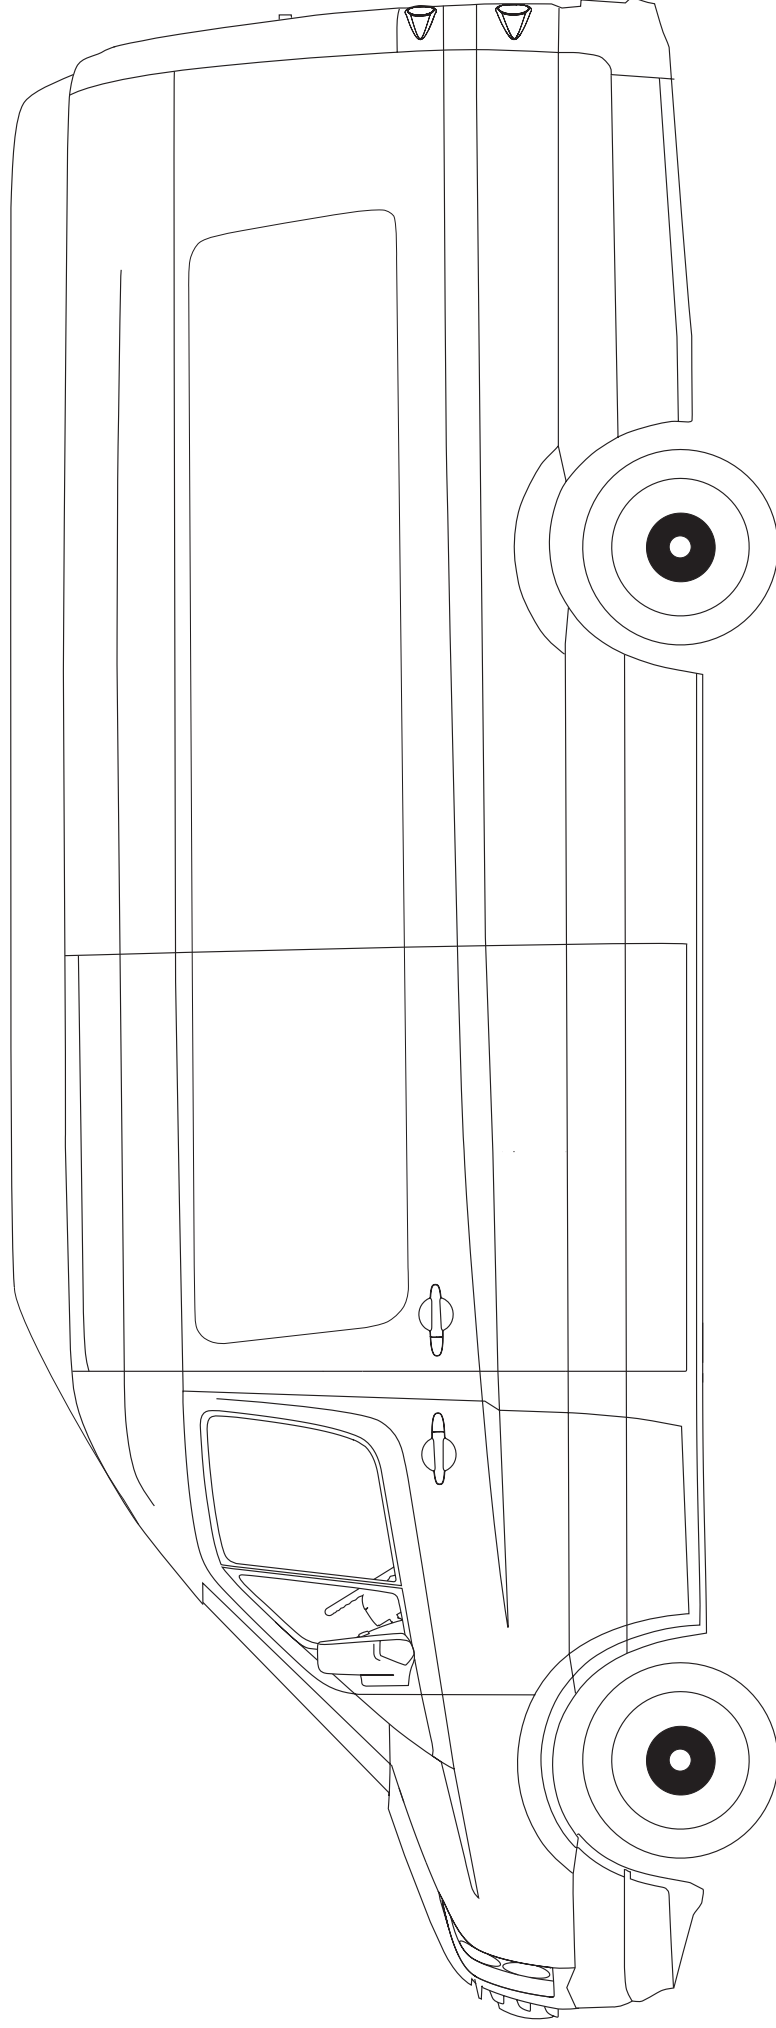

**Commercial
Vehicles**

The Crafter

LWB maxi extra high roof panel van

Designers and signwriters drawings

These drawings are supplied for the purposes of initial layout by signwriters and designers. We recommend that accurate measurements are taken from an actual vehicle before producing final graphics.

Long wheelbase maxi¹ extra high roof.

* These measurements are for the CR35. CR50 measurements differ (all external measurements are the same).

These illustrations are intended to show the general appearance of the Volkswagen Crafter medium wheelbase high roof panel van. Due to the continuous process of improvement by the manufacturer, some changes in specification may occur after publication. Please confirm specification details with your authorised Volkswagen Van Centre.

Passenger side elevation.

Approximate scale 1:27

These illustrations are intended to show the general appearance of the Volkswagen Crafter medium wheelbase high roof panel van. Due to the continuous process of improvement by the manufacturer, some changes in specification may occur after publication. Please confirm specification details with your authorised Volkswagen Van Centre.

www.volkswagen-vans.co.uk

Revised: 0906

Driver side elevation.

Approximate scale 1:27

These illustrations are intended to show the general appearance of the Volkswagen Crafter medium wheelbase high roof panel van. Due to the continuous process of improvement by the manufacturer, some changes in specification may occur after publication. Please confirm specification details with your authorised Volkswagen Van Centre.