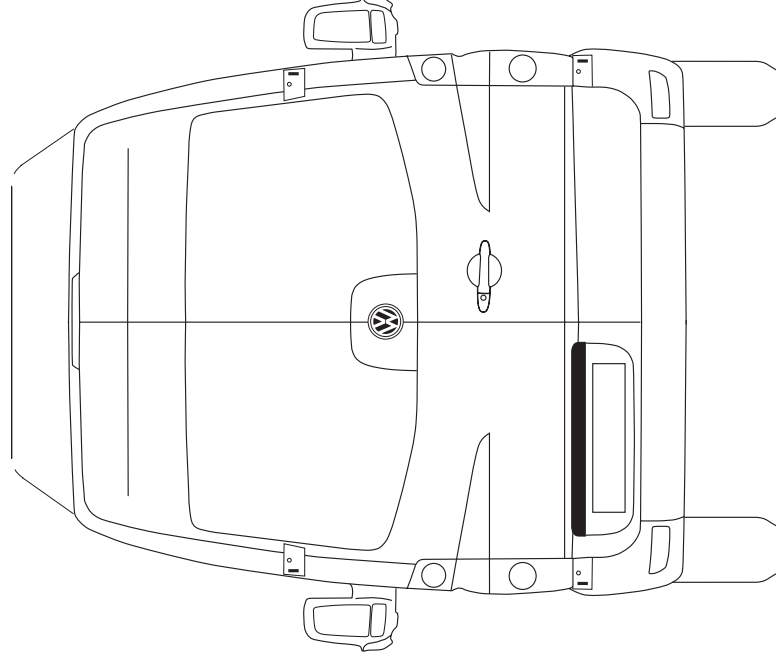

Long wheelbase maxi¹ extra high roof.

* These measurements are for the CR35. CR50 measurements differ (all external measurements are the same).

These illustrations are intended to show the general appearance of the Volkswagen Crafter medium wheelbase high roof panel van. Due to the continuous process of improvement by the manufacturer, some changes in specification may occur after publication. Please confirm specification details with your authorised Volkswagen Van Centre.

Passenger side elevation.

Approximate scale 1:27

These illustrations are intended to show the general appearance of the Volkswagen Crafter medium wheelbase high roof panel van. Due to the continuous process of improvement by the manufacturer, some changes in specification may occur after publication. Please confirm specification details with your authorised Volkswagen Van Centre.

www.volkswagen-vans.co.uk

Revised: 0906

Driver side elevation.

Approximate scale 1:27

These illustrations are intended to show the general appearance of the Volkswagen Crafter medium wheelbase high roof panel van. Due to the continuous process of improvement by the manufacturer, some changes in specification may occur after publication. Please confirm specification details with your authorised Volkswagen Van Centre.

www.volkswagen-vans.co.uk

Revised: 09/06

Front and rear elevation.

Approximate scale 1:27

These illustrations are intended to show the general appearance of the Volkswagen Crafter medium wheelbase high roof panel van. Due to the continuous process of improvement by the manufacturer, some changes in specification may occur after publication. Please confirm specification details with your authorised Volkswagen Van Centre.