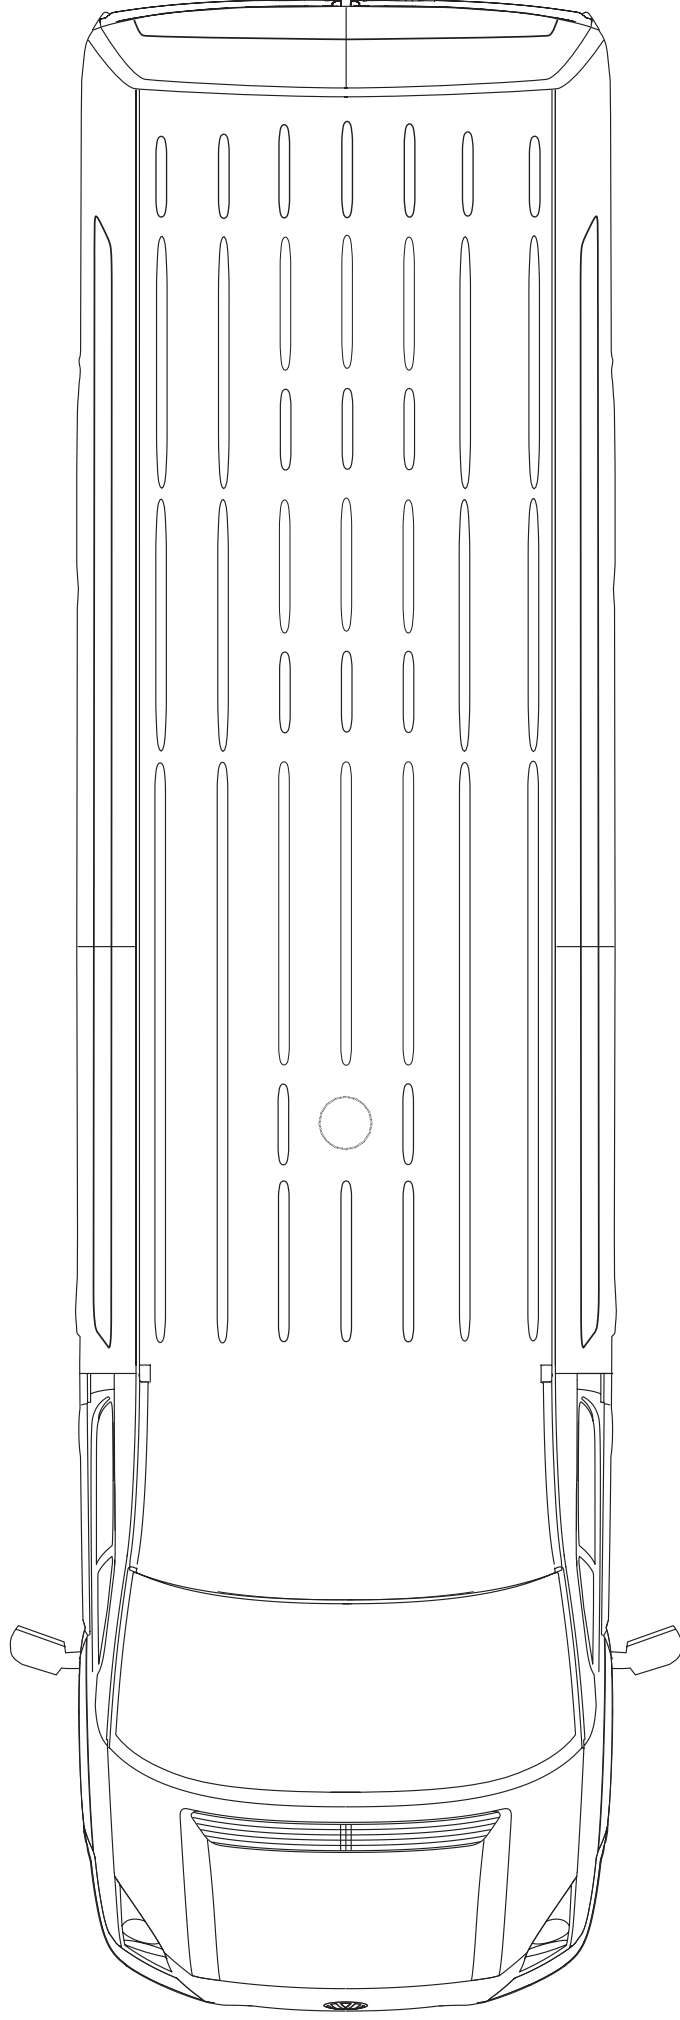

Top elevation of roof.

Approximate scale 1:27

These illustrations are intended to show the general appearance of the Volkswagen Crafter medium wheelbase high roof panel van. Due to the continuous process of improvement by the manufacturer, some changes in specification may occur after publication. Please confirm specification details with your authorised Volkswagen Van Centre.

www.volkswagen-vans.co.uk

Revised: 0906