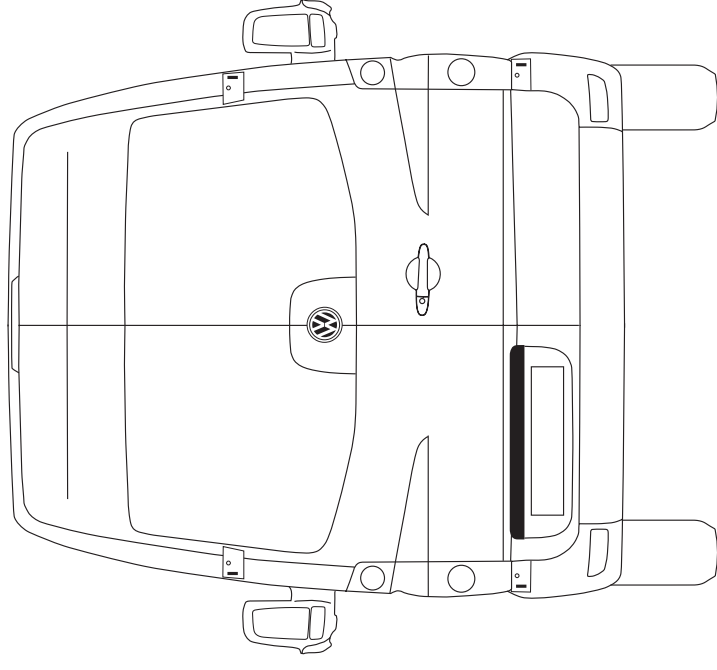

Front and rear elevation.

Approximate scale 1:27

These illustrations are intended to show the general appearance of the Volkswagen Crafter medium wheelbase high roof panel van. Due to the continuous process of improvement by the manufacturer, some changes in specification may occur after publication. Please confirm specification details with your authorised Volkswagen Van Centre.
www.volkswagen-vans.co.uk

Revised: 0906