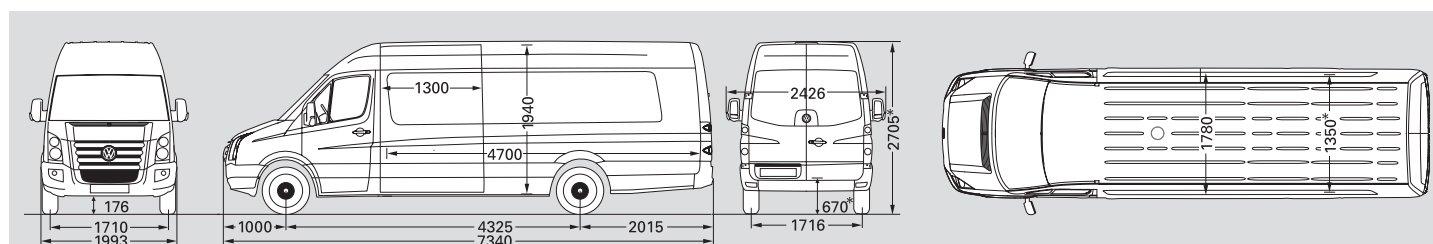

#### Long wheelbase maxi<sup>1</sup> high roof.

Wheelbase		4,325	Lateral sliding door	width	1,300	Turning circle (wall to wall)	15.6m
Load compartment	volume	15.5m <sup>3</sup>		height	1,820		
			Rear doors	width	1,565	<sup>1</sup> Maxi = extended rear overhang.	
				height	1,840	Dimensions in mm unless otherwise indicated.	