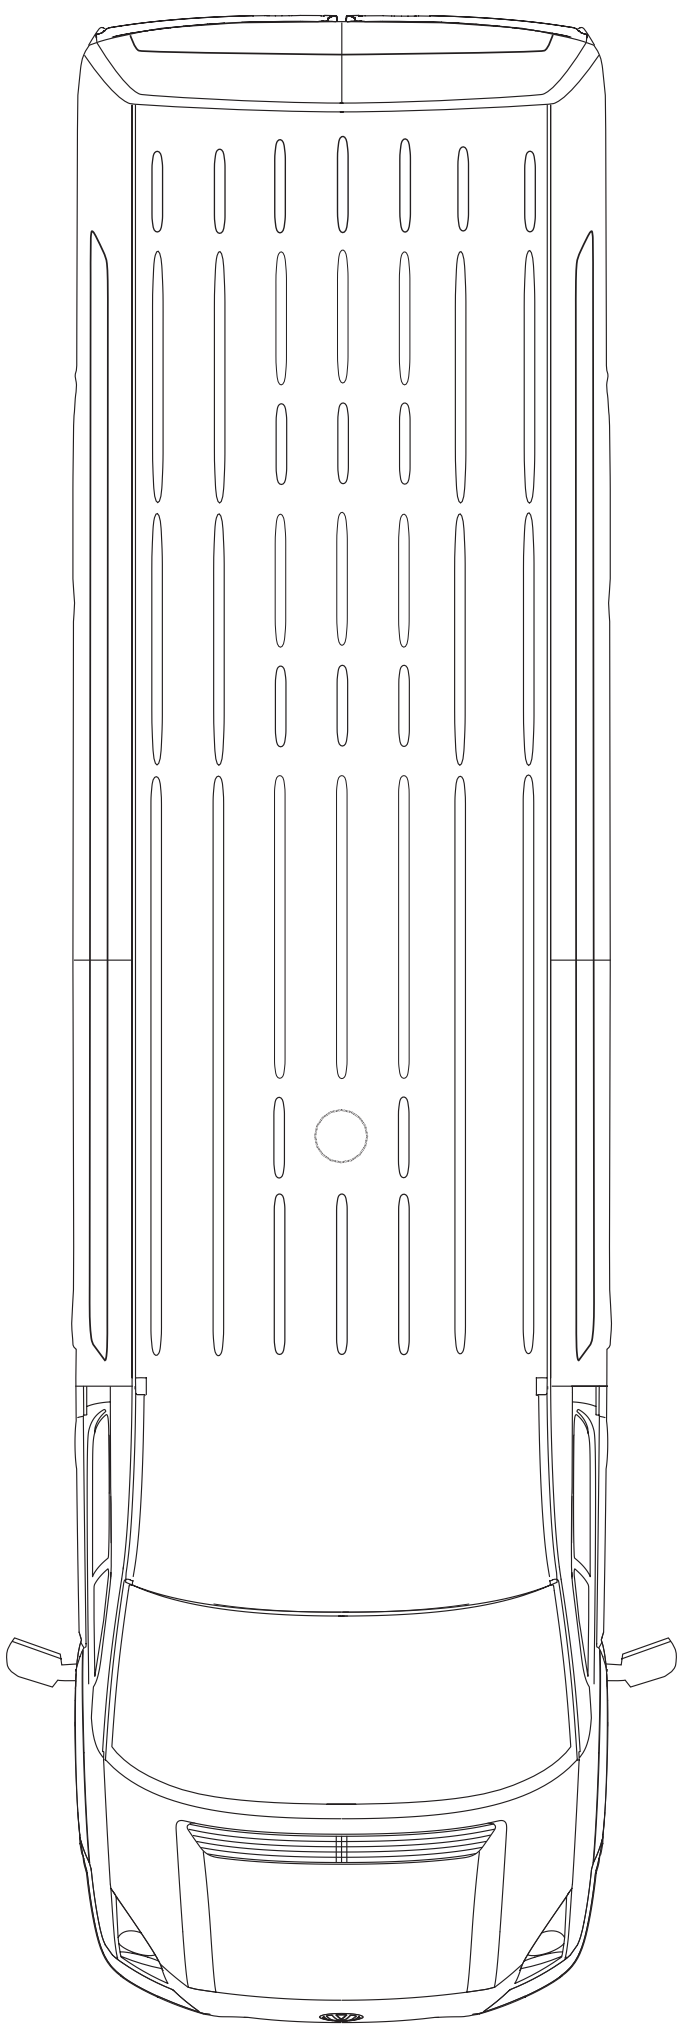

Top elevation of roof.

Approximate scale 1:27

These illustrations are intended to show the general appearance of the Volkswagen Crafter medium wheelbase high roof panel van. Due to the continuous process of improvement by the manufacturer, some changes in specification may occur after publication. Please confirm specification details with your authorised Volkswagen Van Centre.

www.volkswagen-vans.co.uk

Revised: 0906