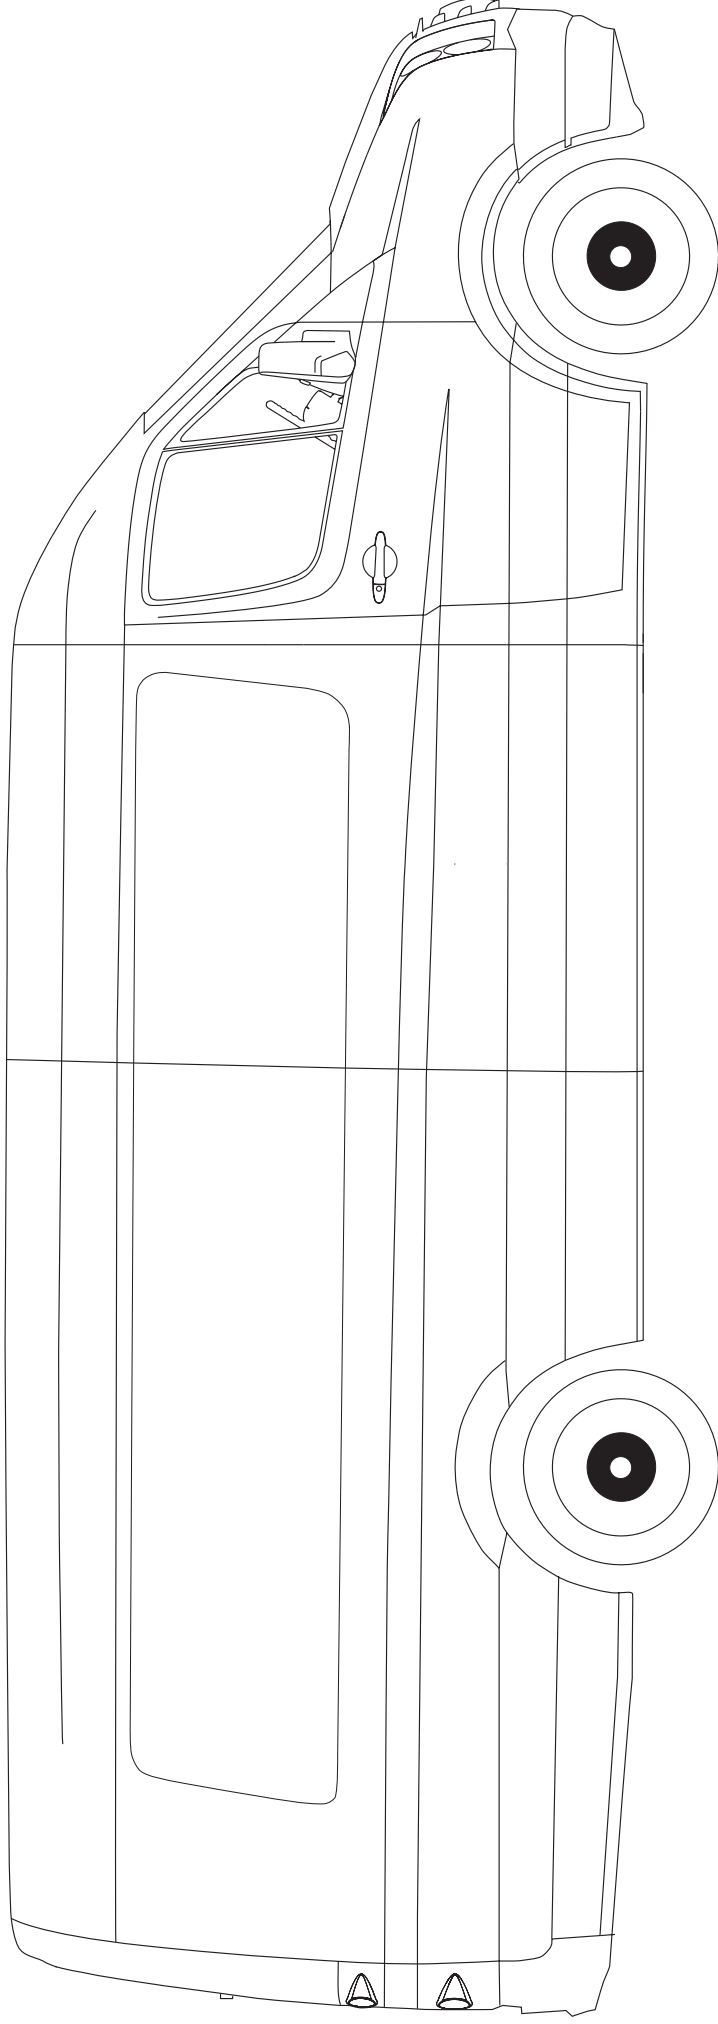

Driver side elevation.

Approximate scale 1:27

These illustrations are intended to show the general appearance of the Volkswagen Crafter medium wheelbase high roof panel van. Due to the continuous process of improvement by the manufacturer, some changes in specification may occur after publication. Please confirm specification details with your authorised Volkswagen Van Centre.

www.volkswagen-vans.co.uk

Revised: 09/06