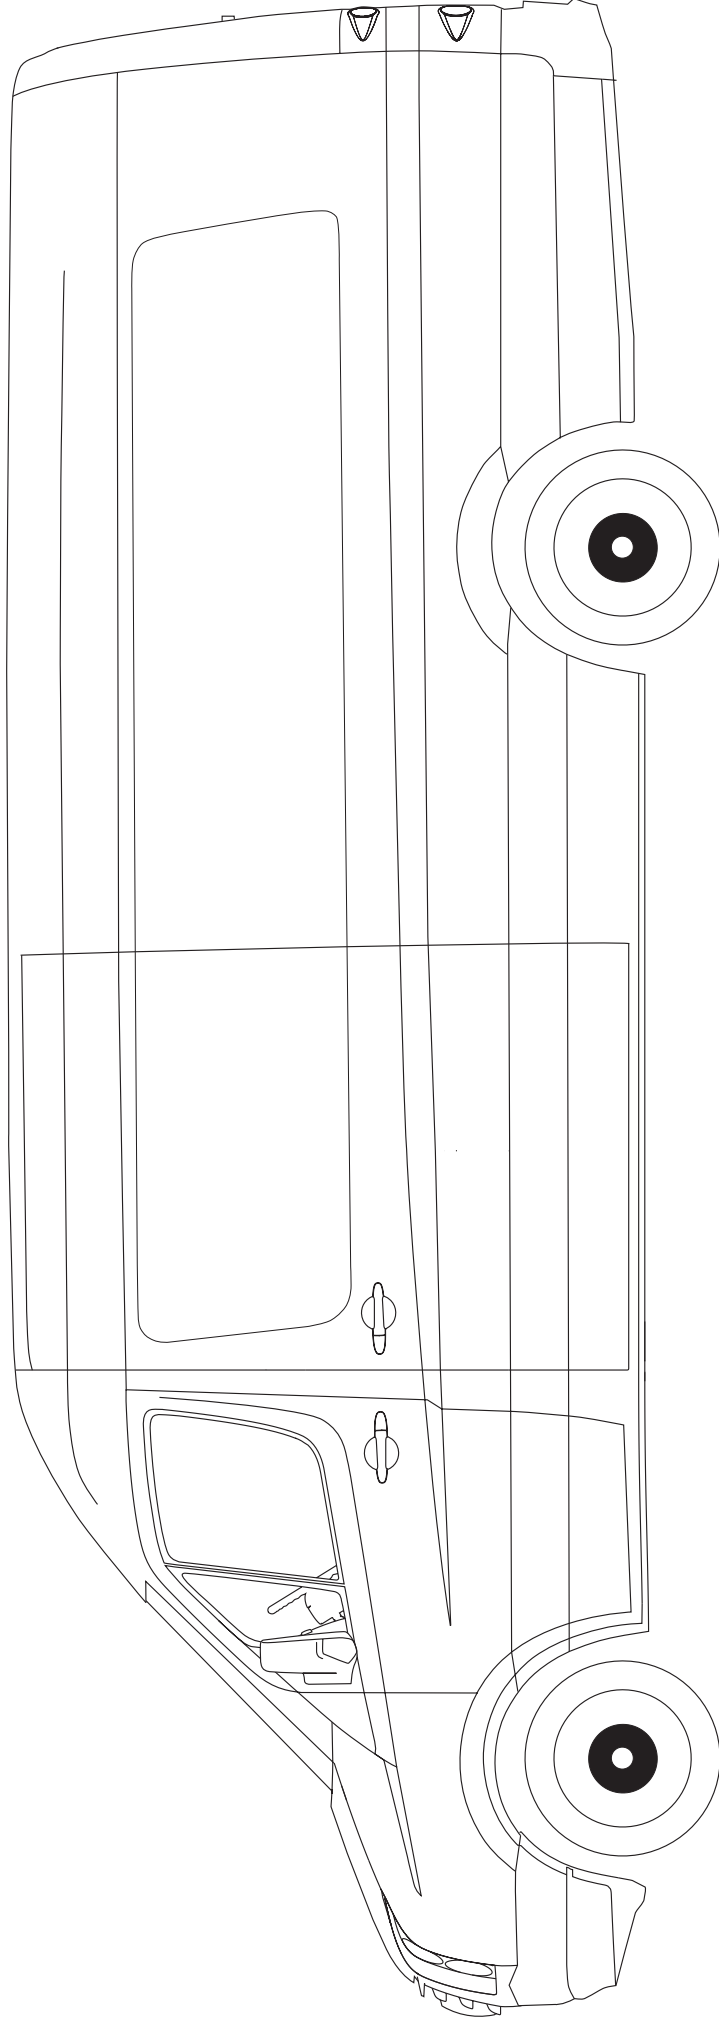

Passenger side elevation.

Approximate scale 1:27

These illustrations are intended to show the general appearance of the Volkswagen Crafter medium wheelbase high roof panel van. Due to the continuous process of improvement by the manufacturer, some changes in specification may occur after publication. Please confirm specification details with your authorised Volkswagen Van Centre.

www.volkswagen-vans.co.uk

Revised: 0906