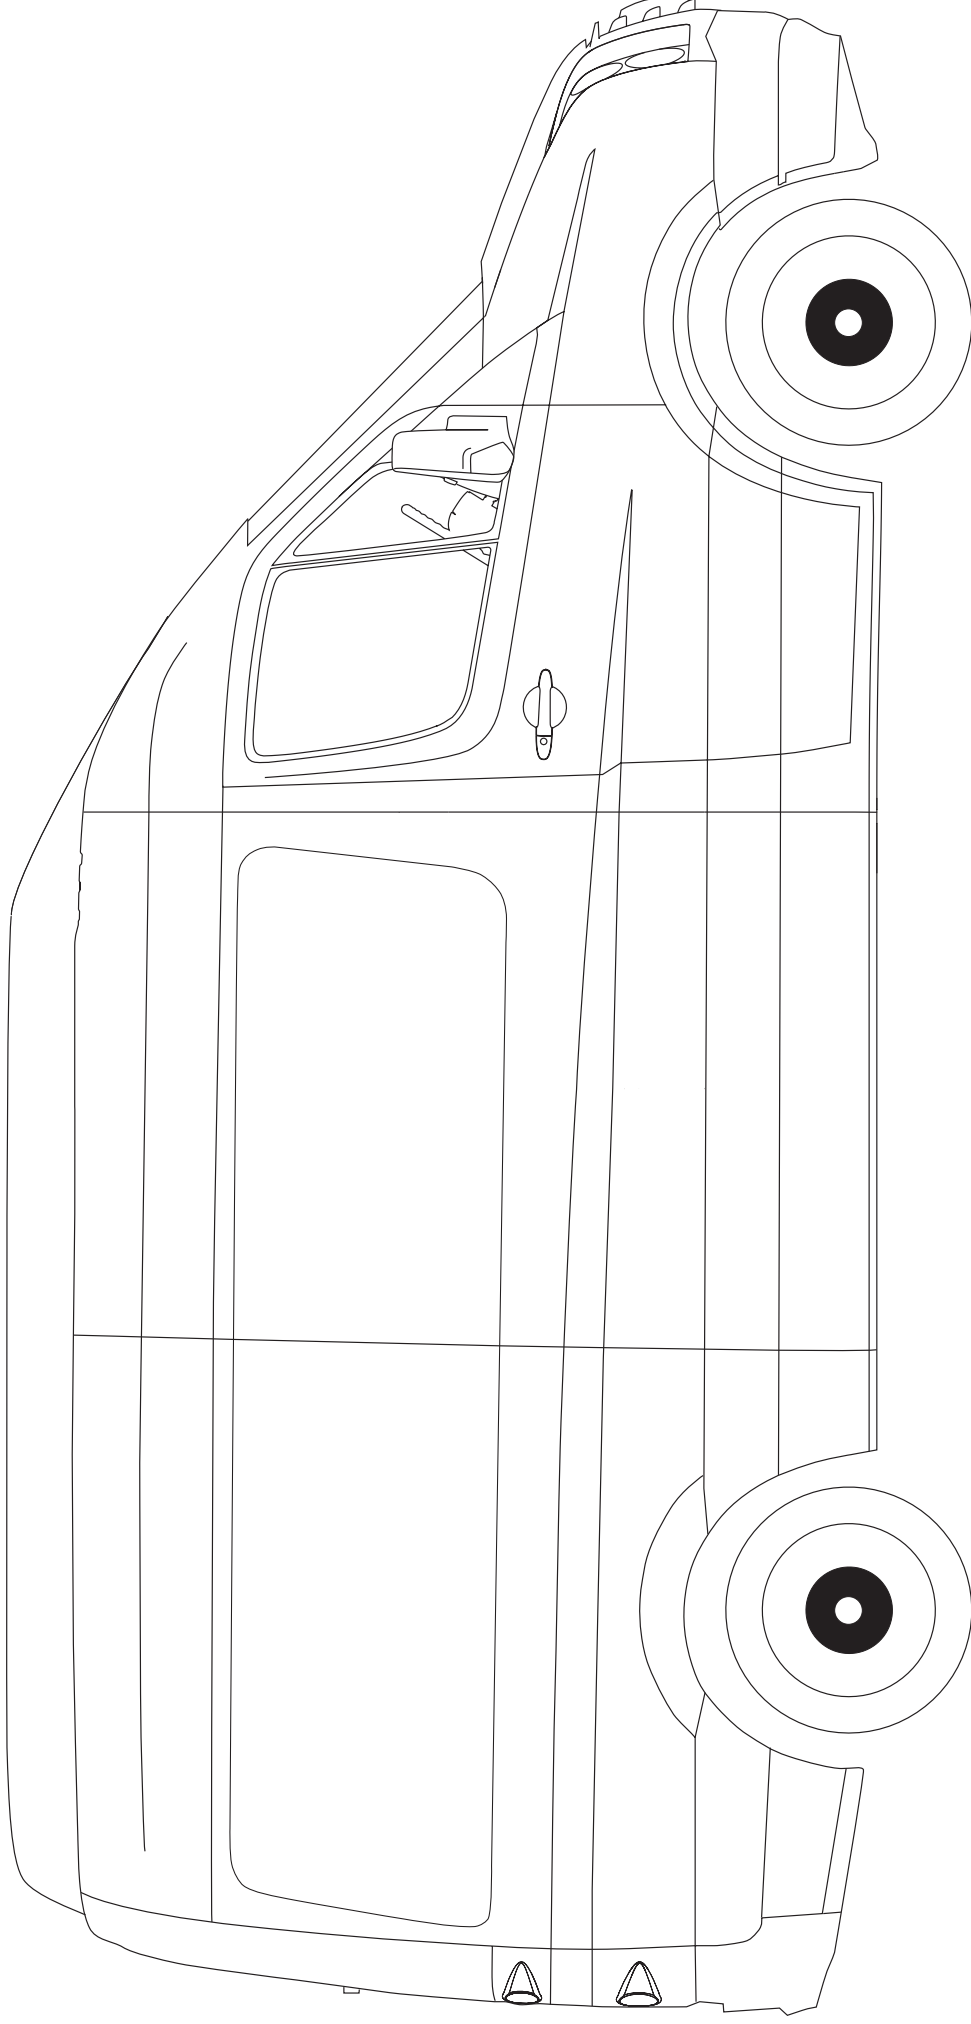

Medium wheelbase extra high roof.

* These measurements are for the CR35. CR50 measurements differ (all external measurements are the same).

These illustrations are intended to show the general appearance of the Volkswagen Crafter medium wheelbase high roof panel van. Due to the continuous process of improvement by the manufacturer, some changes in specification may occur after publication. Please confirm specification details with your authorised Volkswagen Van Centre.

Passenger side elevation.

Approximate scale 1:22

These illustrations are intended to show the general appearance of the Volkswagen Crafter medium wheelbase high roof panel van. Due to the continuous process of improvement by the manufacturer, some changes in specification may occur after publication. Please confirm specification details with your authorised Volkswagen Van Centre.

www.volkswagen-vans.co.uk

Revised: 0906

Driver side elevation.

Approximate scale 1:22

These illustrations are intended to show the general appearance of the Volkswagen Crafter medium wheelbase high roof panel van. Due to the continuous process of improvement by the manufacturer, some changes in specification may occur after publication. Please confirm specification details with your authorised Volkswagen Van Centre.

www.volkswagen-vans.co.uk

Revised: 0906

Front and rear elevation.

Approximate scale 1:22

These illustrations are intended to show the general appearance of the Volkswagen Crafter medium wheelbase high roof panel van. Due to the continuous process of improvement by the manufacturer, some changes in specification may occur after publication. Please confirm specification details with your authorised Volkswagen Van Centre.