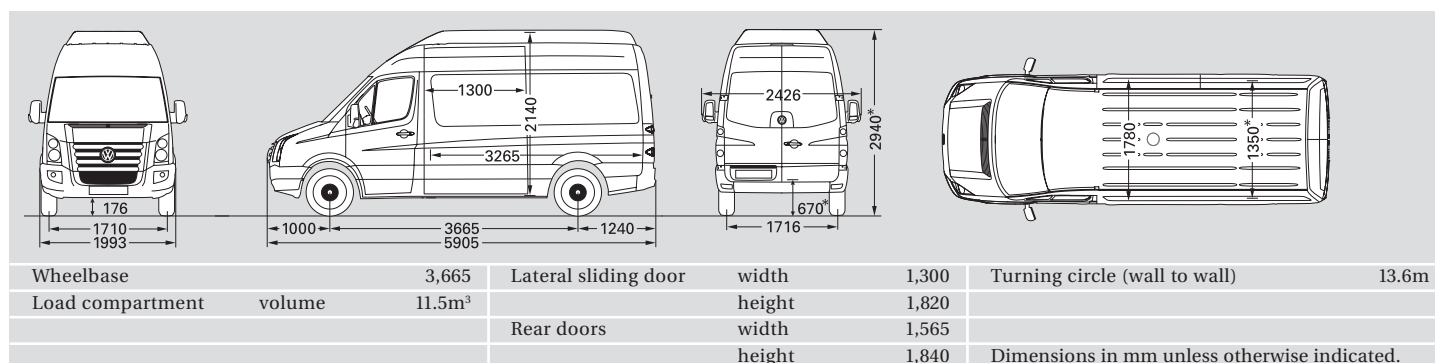

**Commercial
Vehicles**

The Crafter

MWB extra high roof panel van

Designers and signwriters drawings

These drawings are supplied for the purposes of initial layout by signwriters and designers. We recommend that accurate measurements are taken from an actual vehicle before producing final graphics.

Medium wheelbase extra high roof.

* These measurements are for the CR35. CR50 measurements differ (all external measurements are the same).

These illustrations are intended to show the general appearance of the Volkswagen Crafter medium wheelbase high roof panel van. Due to the continuous process of improvement by the manufacturer, some changes in specification may occur after publication. Please confirm specification details with your authorised Volkswagen Van Centre.

Passenger side elevation.

Approximate scale 1:22

These illustrations are intended to show the general appearance of the Volkswagen Crafter medium wheelbase high roof panel van. Due to the continuous process of improvement by the manufacturer, some changes in specification may occur after publication. Please confirm specification details with your authorised Volkswagen Van Centre.

www.volkswagen-vans.co.uk

Revised: 0906

Driver side elevation.

Approximate scale 1:22

These illustrations are intended to show the general appearance of the Volkswagen Crafter medium wheelbase high roof panel van. Due to the continuous process of improvement by the manufacturer, some changes in specification may occur after publication. Please confirm specification details with your authorised Volkswagen Van Centre.