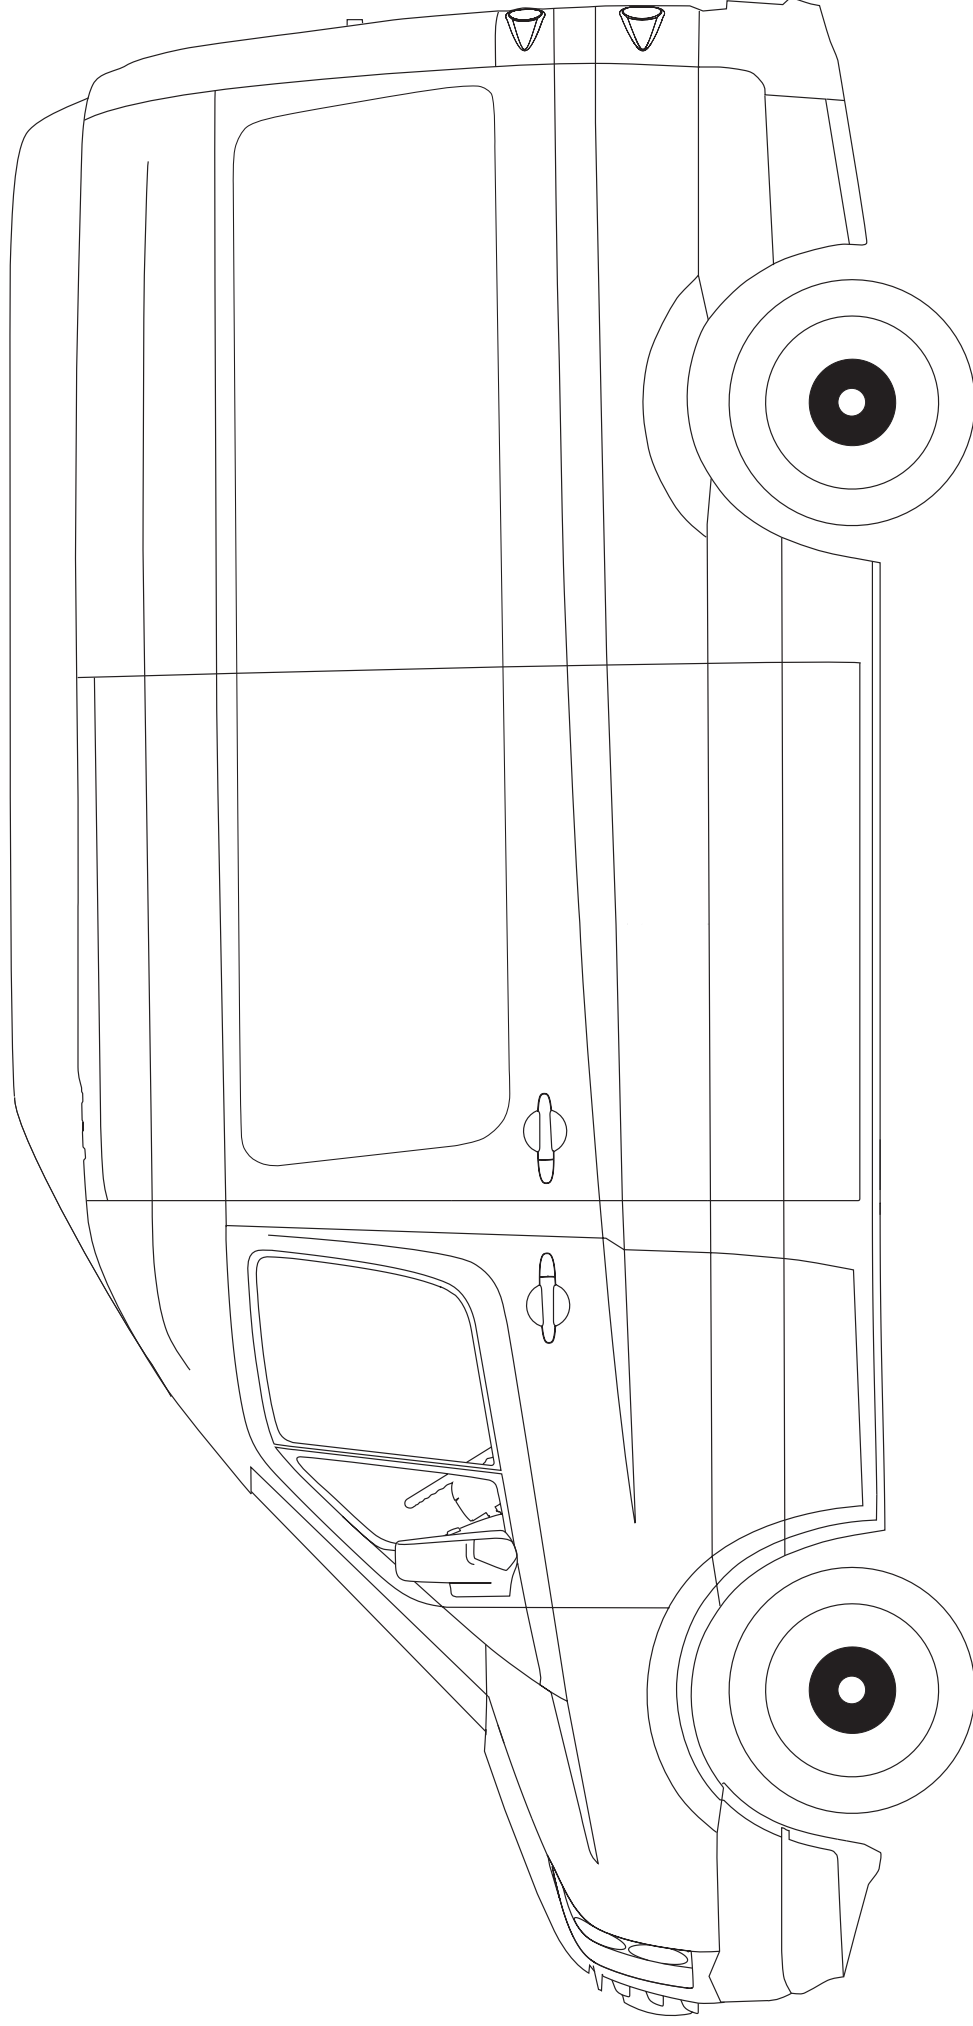

**Commercial
Vehicles**

The Crafter

MWB extra high roof panel van

Designers and signwriters drawings

These drawings are supplied for the purposes of initial layout by signwriters and designers. We recommend that accurate measurements are taken from an actual vehicle before producing final graphics.

Medium wheelbase extra high roof.

* These measurements are for the CR35. CR50 measurements differ (all external measurements are the same).

These illustrations are intended to show the general appearance of the Volkswagen Crafter medium wheelbase high roof panel van. Due to the continuous process of improvement by the manufacturer, some changes in specification may occur after publication. Please confirm specification details with your authorised Volkswagen Van Centre.

Passenger side elevation.

Approximate scale 1:22

These illustrations are intended to show the general appearance of the Volkswagen Crafter medium wheelbase high roof panel van. Due to the continuous process of improvement by the manufacturer, some changes in specification may occur after publication. Please confirm specification details with your authorised Volkswagen Van Centre.

www.volkswagen-vans.co.uk

Revised: 0906

Driver side elevation.

Approximate scale 1:22

These illustrations are intended to show the general appearance of the Volkswagen Crafter medium wheelbase high roof panel van. Due to the continuous process of improvement by the manufacturer, some changes in specification may occur after publication. Please confirm specification details with your authorised Volkswagen Van Centre.