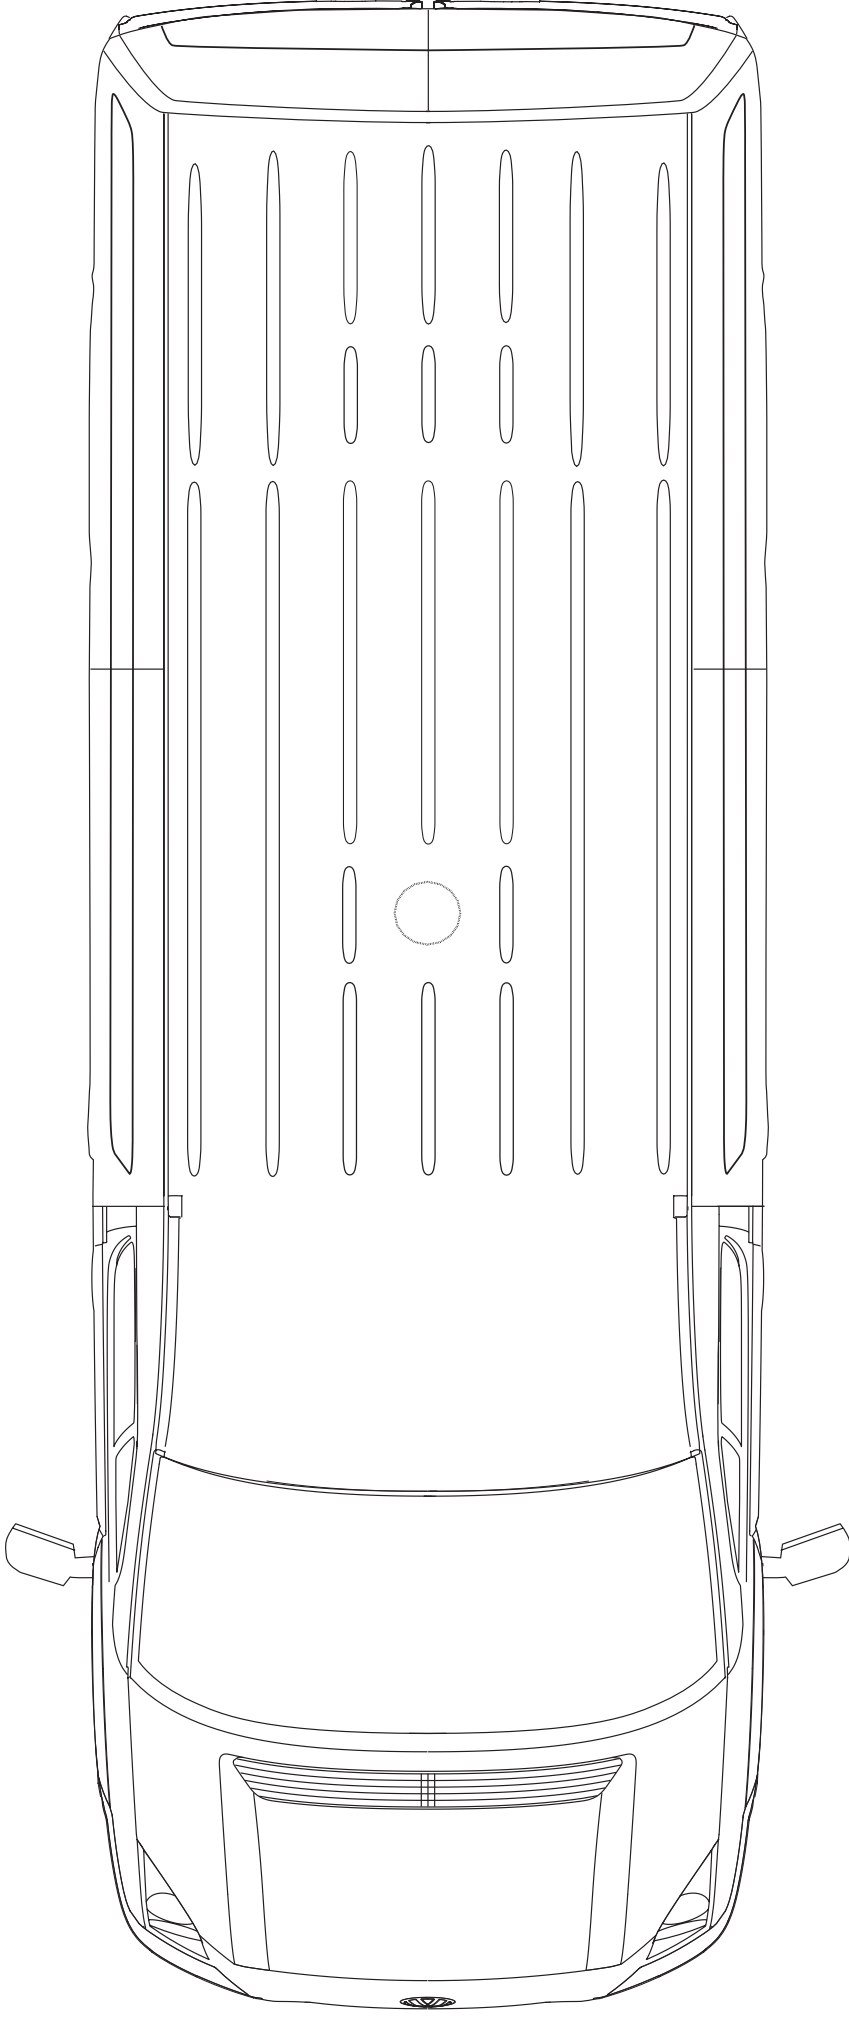

Top elevation of roof.

Approximate scale 1:22

These illustrations are intended to show the general appearance of the Volkswagen Crafter medium wheelbase high roof panel van. Due to the continuous process of improvement by the manufacturer, some changes in specification may occur after publication. Please confirm specification details with your authorised Volkswagen Van Centre.

www.volkswagen-vans.co.uk

Revised: 0906