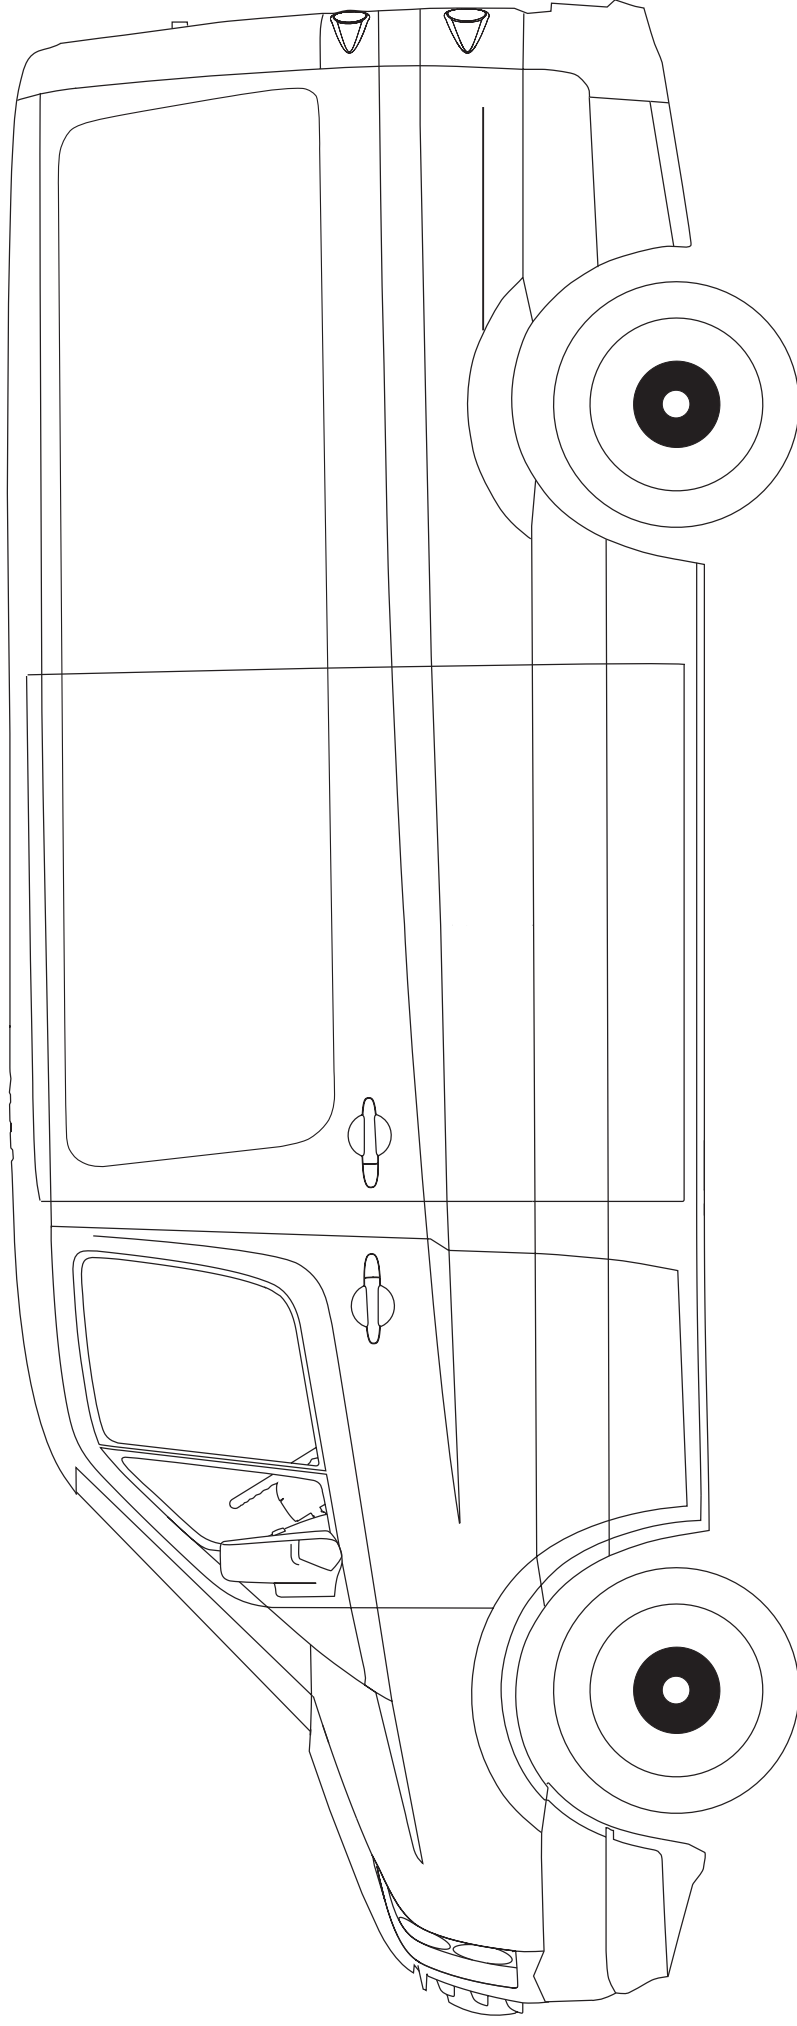

## Passenger side elevation.

**Approximate scale 1:22**

These illustrations are intended to show the general appearance of the Volkswagen Crafter medium wheelbase high roof panel van. Due to the continuous process of improvement by the manufacturer, some changes in specification may occur after publication. Please confirm specification details with your authorised Volkswagen Van Centre.