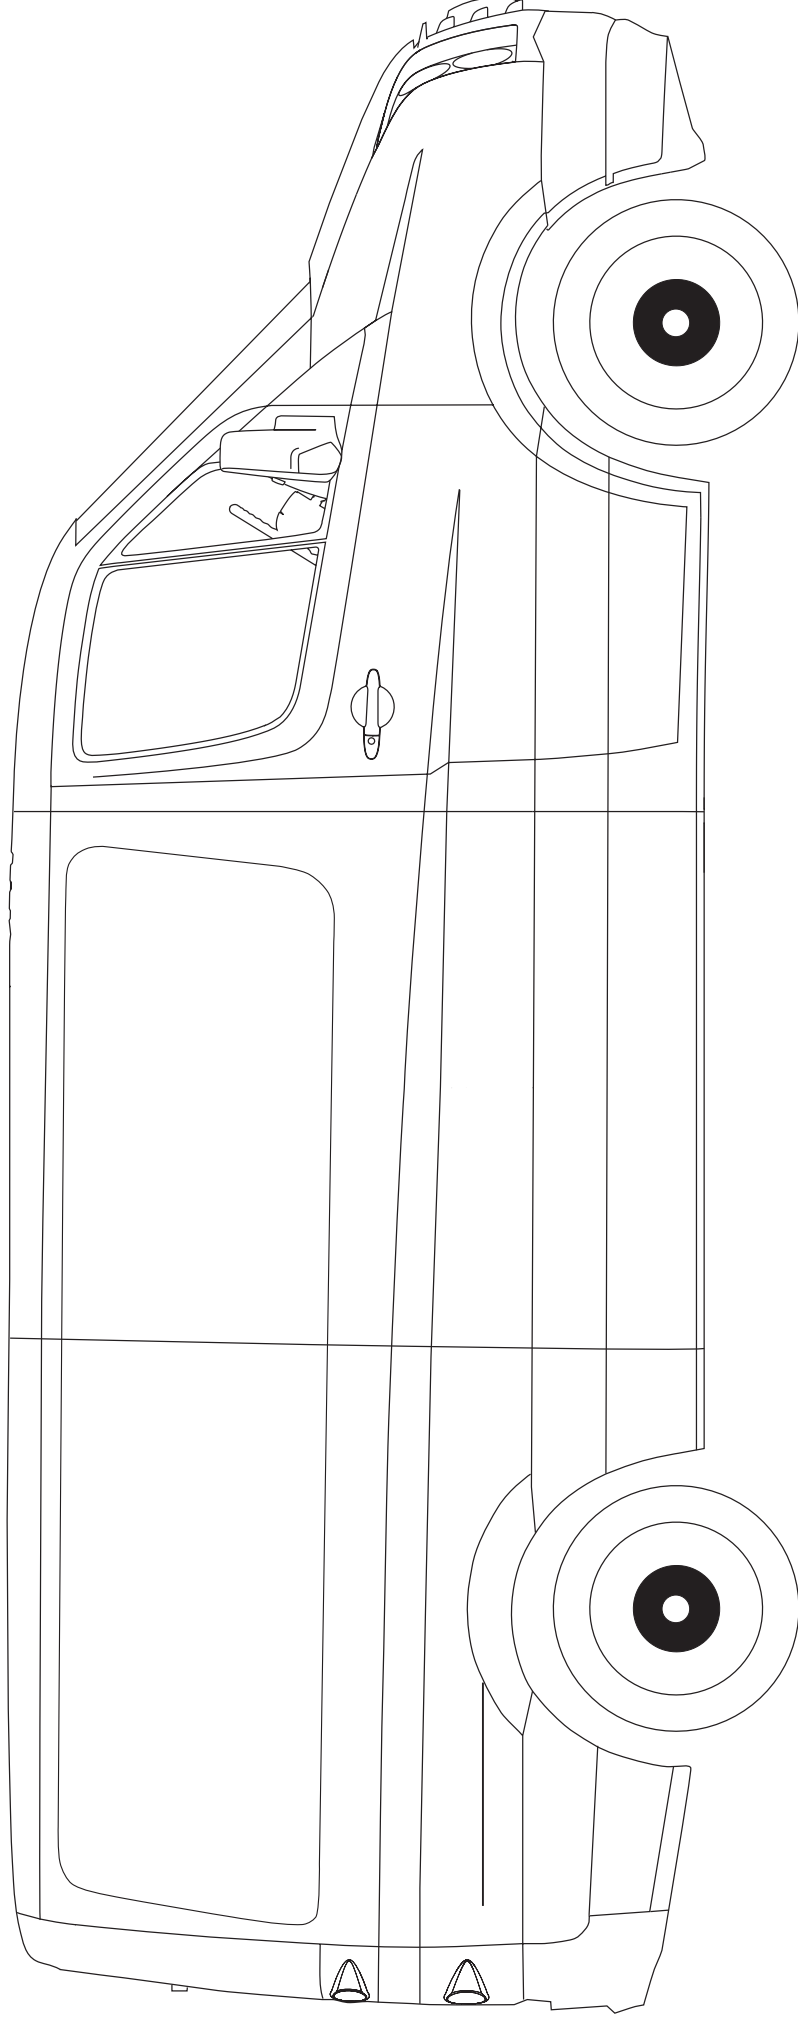

Driver side elevation.

Approximate scale 1:22

These illustrations are intended to show the general appearance of the Volkswagen Crafter medium wheelbase high roof panel van. Due to the continuous process of improvement by the manufacturer, some changes in specification may occur after publication. Please confirm specification details with your authorised Volkswagen Van Centre.

www.volkswagen-vans.co.uk

Revised: 0906