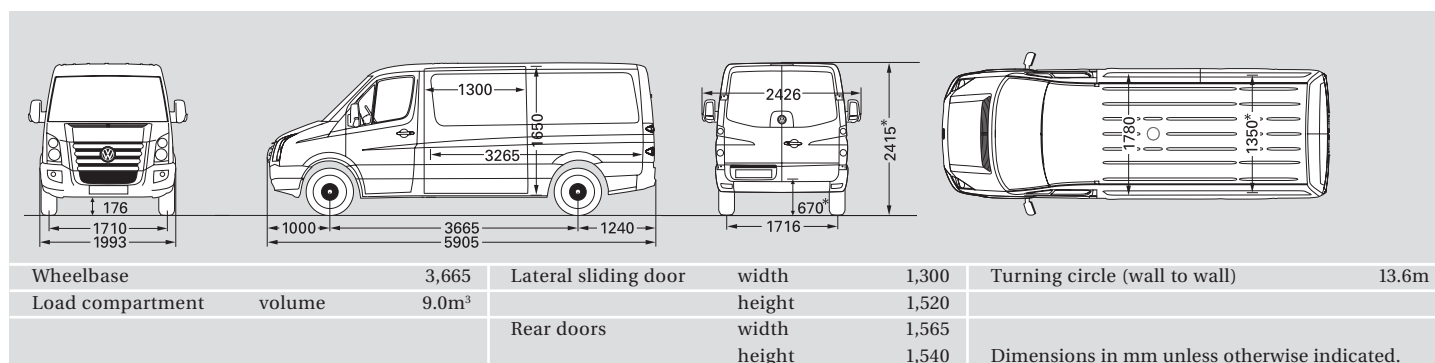

Commercial
Vehicles

The Crafter

MWB low roof panel van

Designers and signwriters drawings

These drawings are supplied for the purposes of initial layout by signwriters and designers. We recommend that accurate measurements are taken from an actual vehicle before producing final graphics.

Medium wheelbase low roof.

These illustrations are intended to show the general appearance of the Volkswagen Crafter medium wheelbase high roof panel van. Due to the continuous process of improvement by the manufacturer, some changes in specification may occur after publication. Please confirm specification details with your authorised Volkswagen Van Centre.