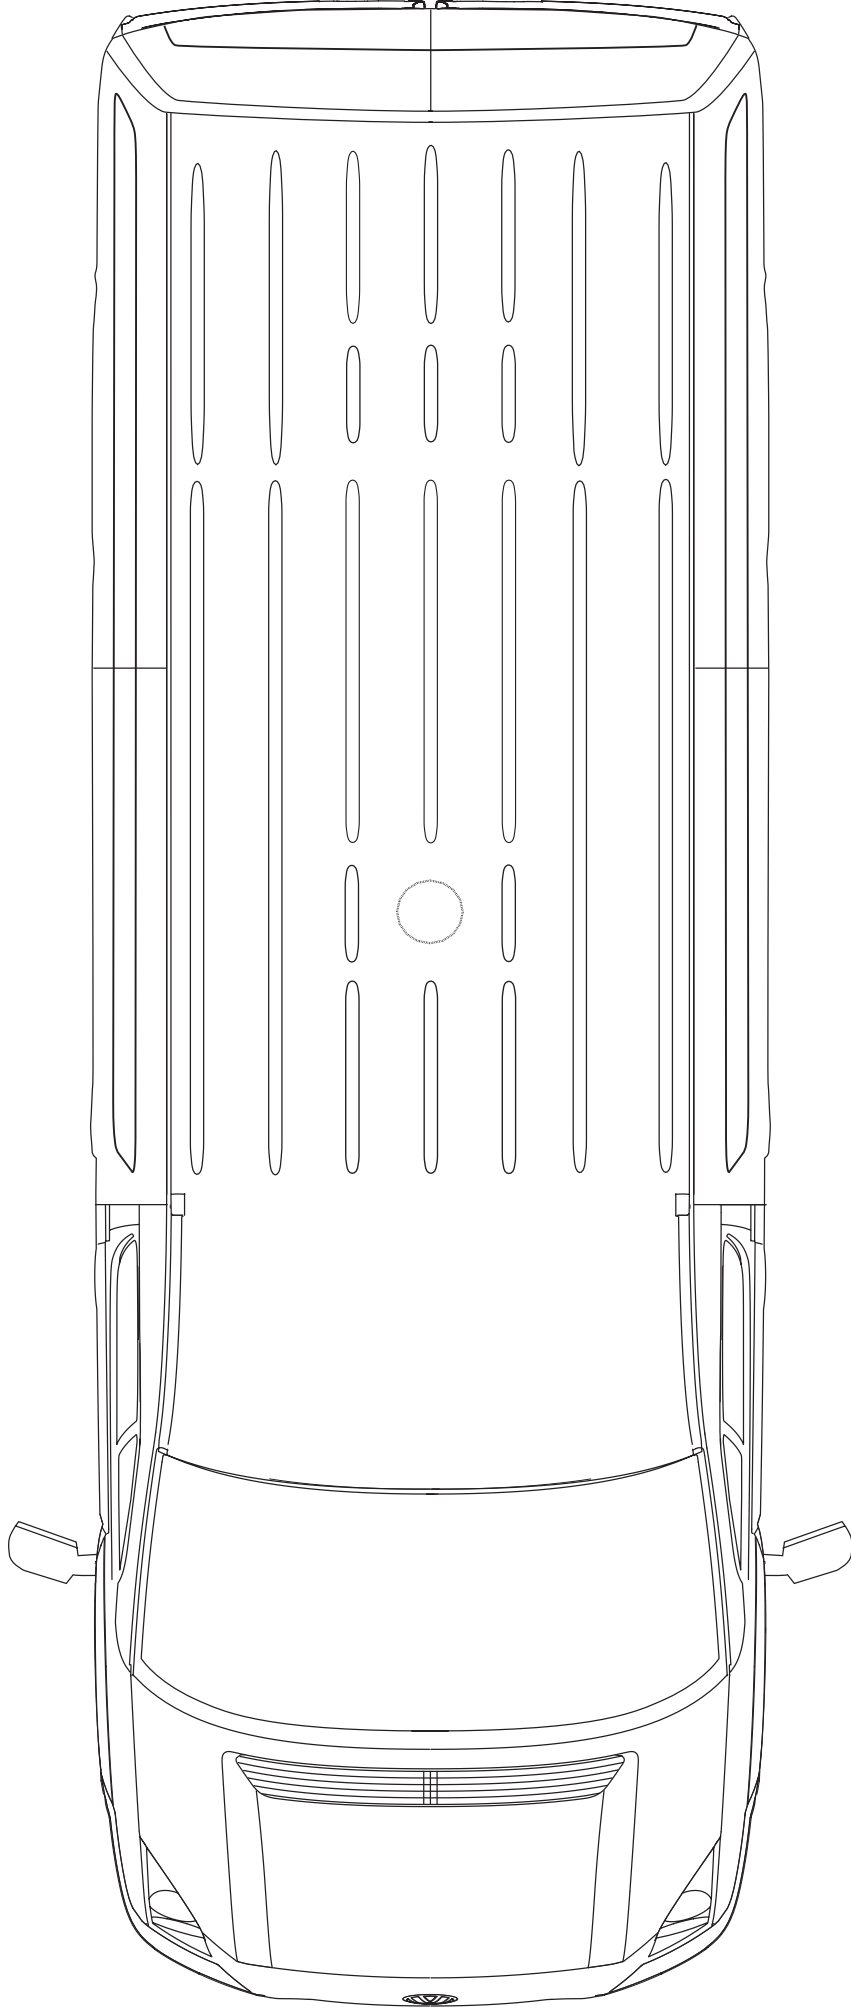

Top elevation of roof.

Approximate scale 1:22

These illustrations are intended to show the general appearance of the Volkswagen Crafter medium wheelbase high roof panel van. Due to the continuous process of improvement by the manufacturer, some changes in specification may occur after publication. Please confirm specification details with your authorised Volkswagen Van Centre.

www.volkswagen-vans.co.uk

Revised: 0906