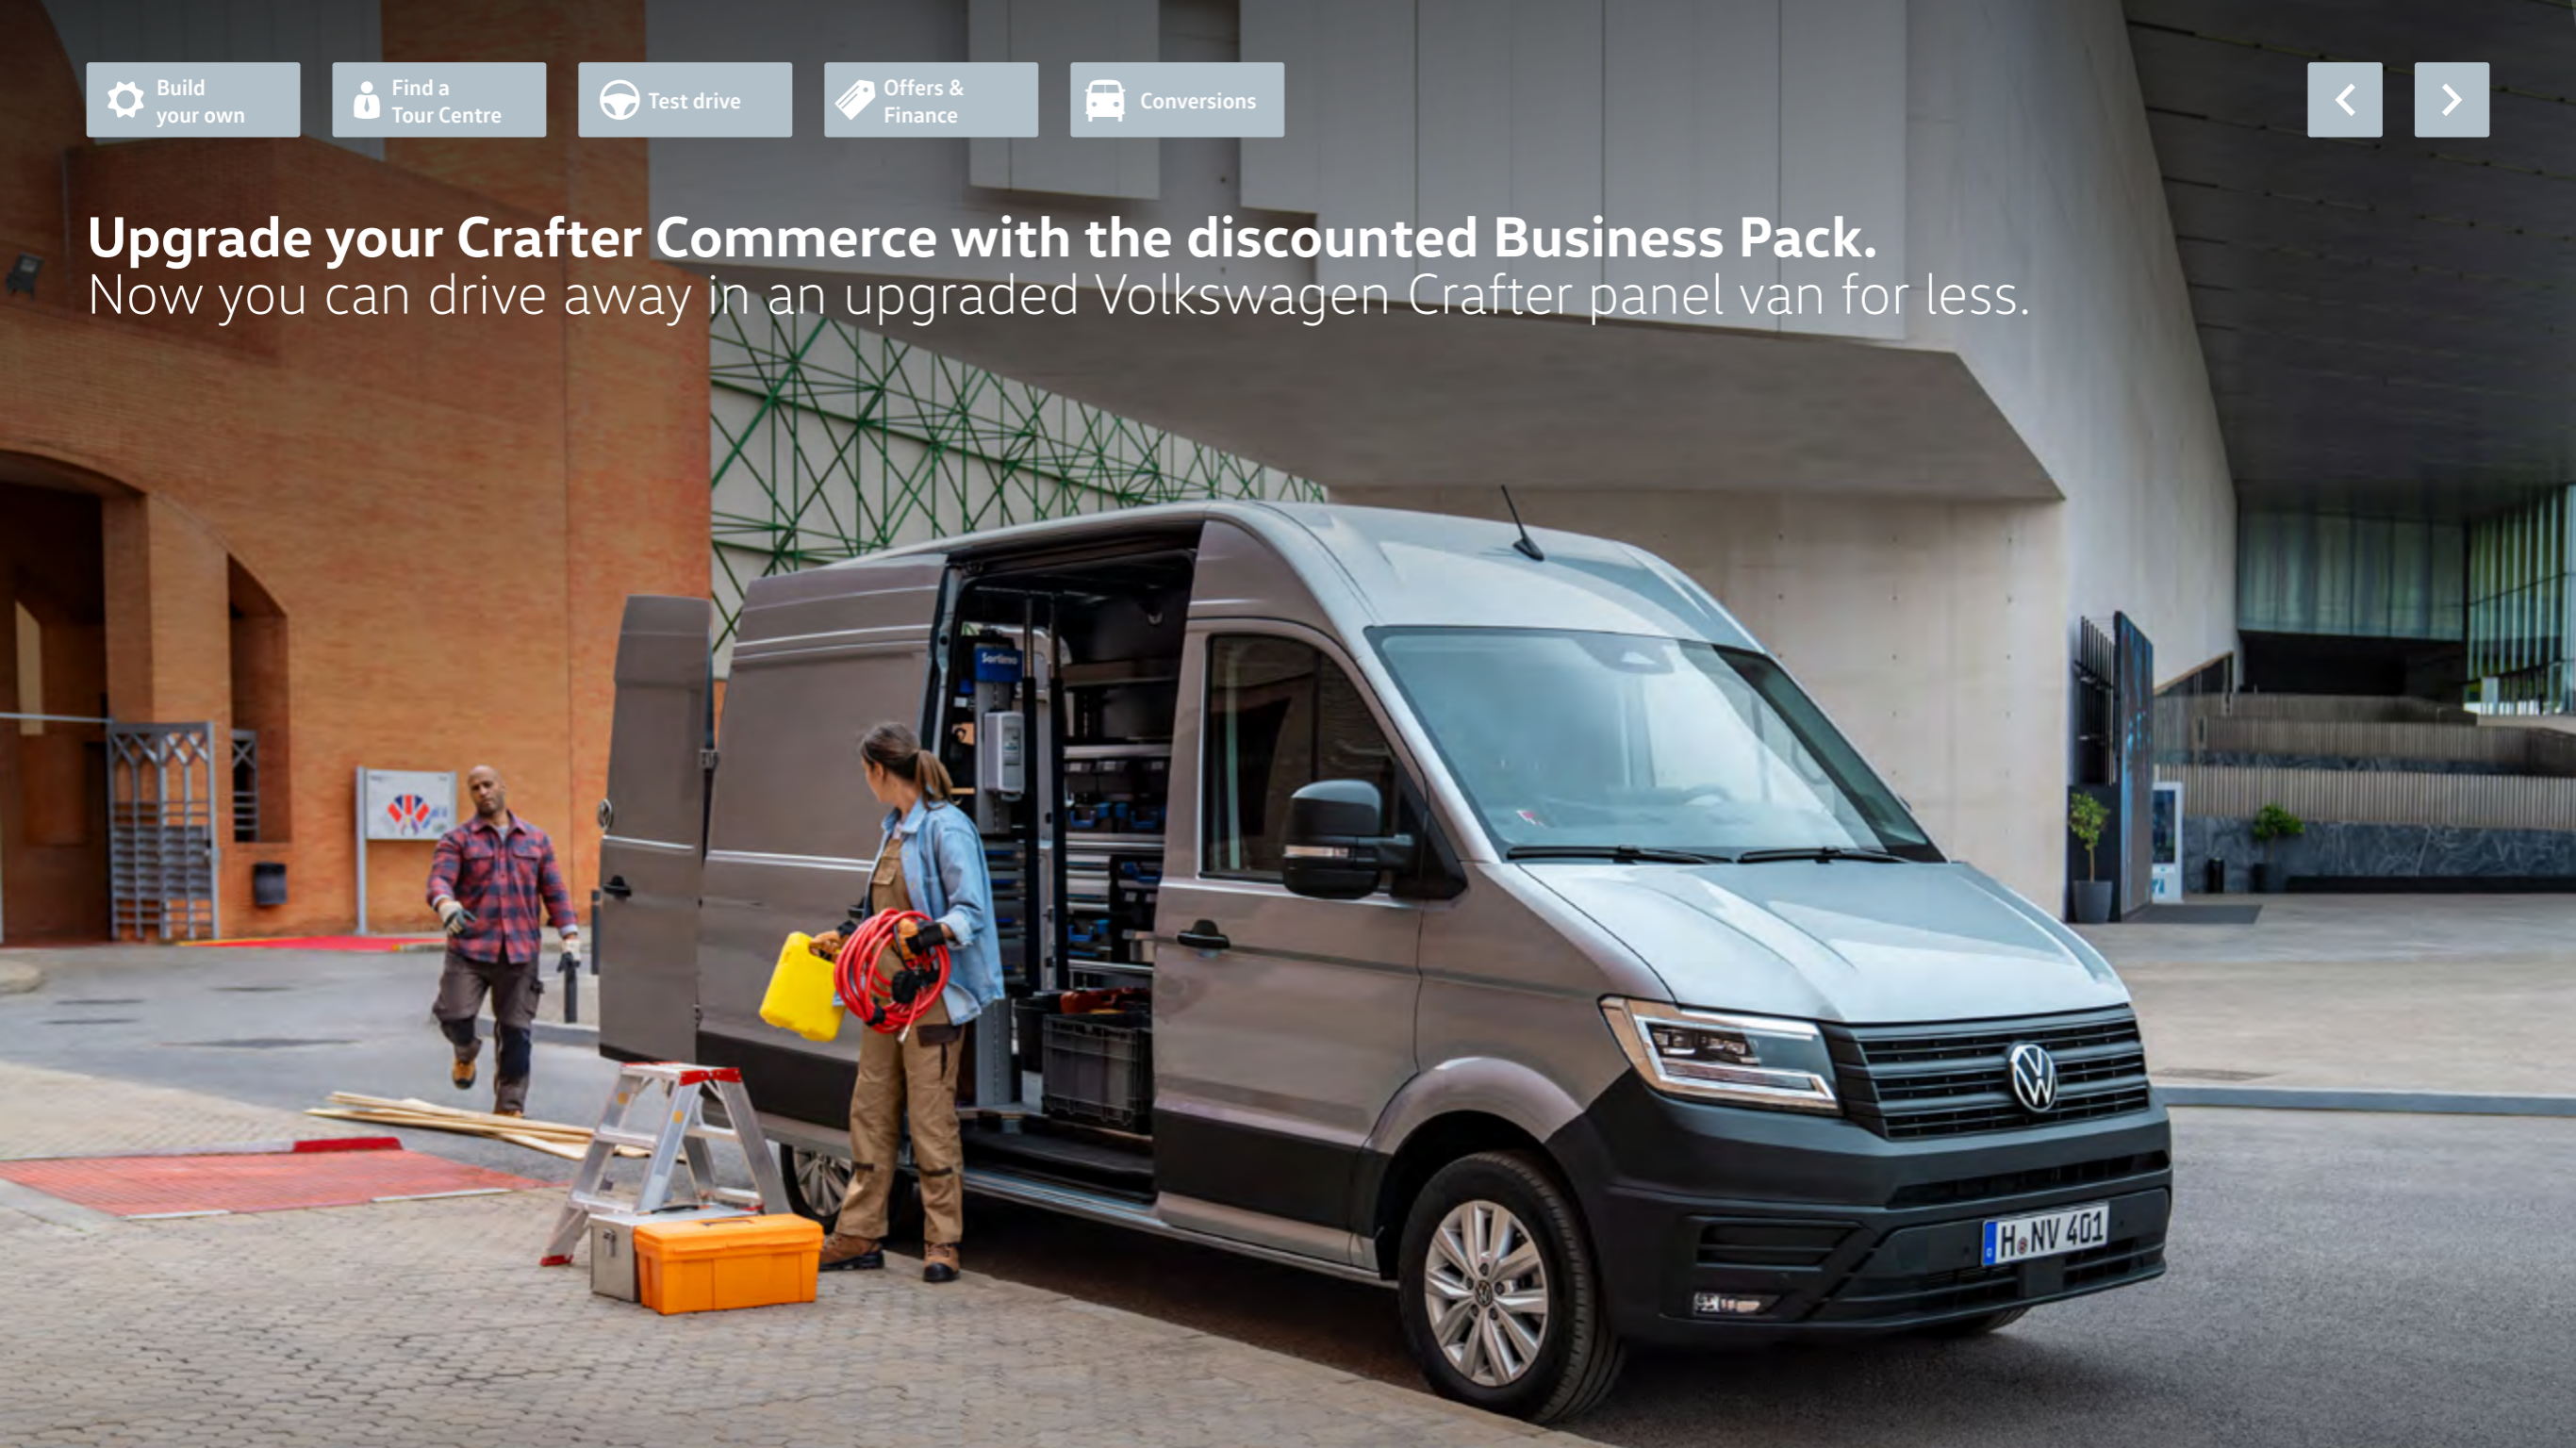

Upgrade your Crafter Commerce with the discounted Business Pack. Now you can drive away in an upgraded Volkswagen Crafter panel van for less.

The Crafter panel van Business Pack includes:

- Anti-theft alarm with interior monitoring, backup horn and towing protection
- Climatic air conditioning system