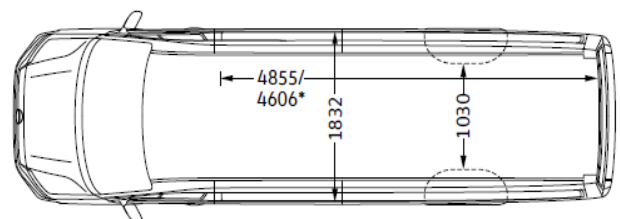

Recognised Conversion