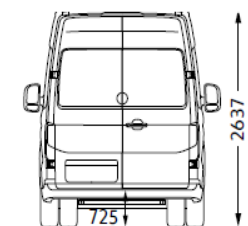

Factory equipment

- Heavy Duty Suspension
- Bodybuilder Control Module—CFCU

Want to know more?

For further information about this vehicle contact TBC Conversions on 028 8772 2247

Volkswagen Crafter CR50 LWB Maxi
122ps 2.0TDi
6 Speed Manual