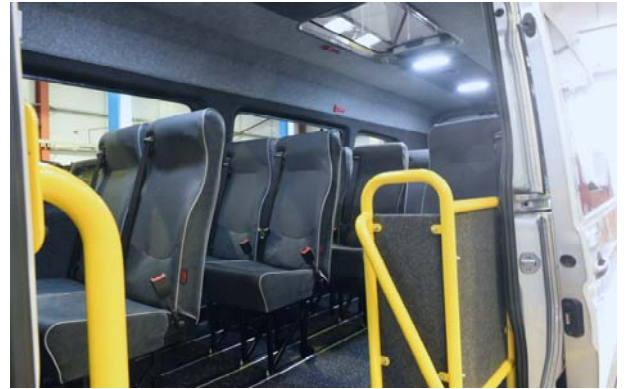

Volkswagen Crafter

17 Seat Minibus

Commercial
Vehicles

The versatile Volkswagen Crafter Minibus with 17 seats built by our Integrated Partner TBC Conversions Limited.

Conversion includes

- 6 Track M2 tested Floor
- 14 fixed rear salon seats with all age lap and diagonal seat belts
- Electric cantilever step at sliding door
- Rear saloon heater
- Velour Interior saloon
- Warranty to match base vehicle

Factory equipment

- Heavy Duty Suspension
- Bodybuilder Control Module—CFCU

Want to know more?

For further information about this vehicle contact TBC Conversions on 028 8772 2247

Volkswagen Crafter CR50 LWB Maxi
122ps 2.0TDi
6 Speed Manual